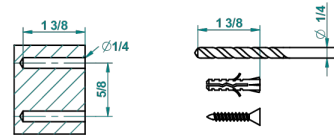

SULLY LAPIS LAZULI

A1W-4720C

Metal toilet brush holder with brush with cover wall mounted

43924

07/10/2015

CHARACTERISTIC

- Sully Lapis Lazuli
- Metal toilet brush holder with brush with cover wall mounted

AVAILABLE FINITIONS

Black nickel - D24
Blush PVD - H62
Brass color PVD - H49
Brown bronze color PVD - F33
Chrome polished - A02
Chrome polished / gold polished - G02

Gold color PVD - H52
Gold mat - F07
Gold polished - F01
Gold satiney - F03
Graphite PVD - H64
Matt Umber PVD - H67

Matt blush PVD - H60
Matt brass color PVD - H50
Matt brown bronze color PVD - F34
Matt chrome (American satin) - C02
Matt gold color PVD - H53
Matt graphite PVD - H65

Matt nickel (American satin) - C01
Matt nickel color PVD - H56
Nickel antique / Sovereign - H28
Nickel color PVD - H55
Nickel polished - B01
Rose Gold - F27

Satin chrome - C03
Silver rhodium - F18
Soft gold - F30
Soft matt gold - F31
Umber PVD - H66