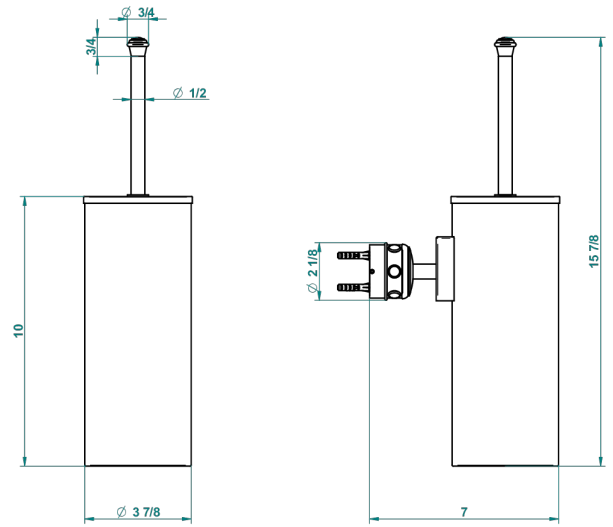

SULLY LAPIS LAZULI

A1W-4720C

Metal toilet brush holder with brush with cover wall mounted

43924

07/10/2015

CHARACTERISTIC

- Sully Lapis Lazuli
- Metal toilet brush holder with brush with cover wall mounted

AVAILABLE FINITIONS

Black nickel - D24
Blush PVD - H62
Brass color PVD - H49
Brown bronze color PVD - F33
Chrome polished - A02
Chrome polished / gold polished - G02

Gold color PVD - H52
Gold mat - F07
Gold polished - F01
Gold satiney - F03
Graphite PVD - H64
Matt Umber PVD - H67

Matt blush PVD - H60
Matt brass color PVD - H50
Matt brown bronze color PVD - F34
Matt chrome (American satin) - C02
Matt gold color PVD - H53
Matt graphite PVD - H65

Matt nickel (American satin) - C01
Matt nickel color PVD - H56
Nickel antique / Sovereign - H28
Nickel color PVD - H55
Nickel polished - B01
Rose Gold - F27

Satin chrome - C03
Silver rhodium - F18
Soft gold - F30
Soft matt gold - F31
Umber PVD - H66