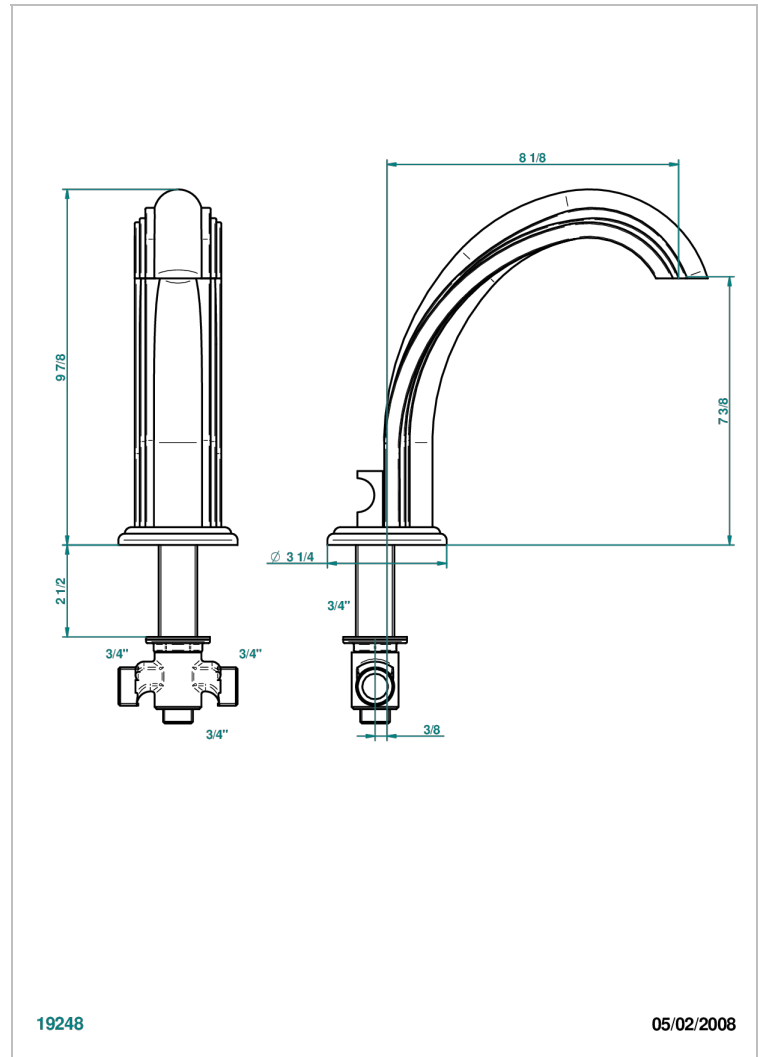

SULLY LAPIS LAZULI

A1W-29SGI

Tub spout with integral diverter

THG[®]
PARIS

CHARACTERISTIC

- Sully Lapis Lazuli
- Tub spout with integral diverter

AVAILABLE FINITIONS

Black nickel - D24
Blush PVD - H62
Brass color PVD - H49
Brown bronze color PVD - F33
Chrome polished - A02
Chrome polished / gold polished - G02