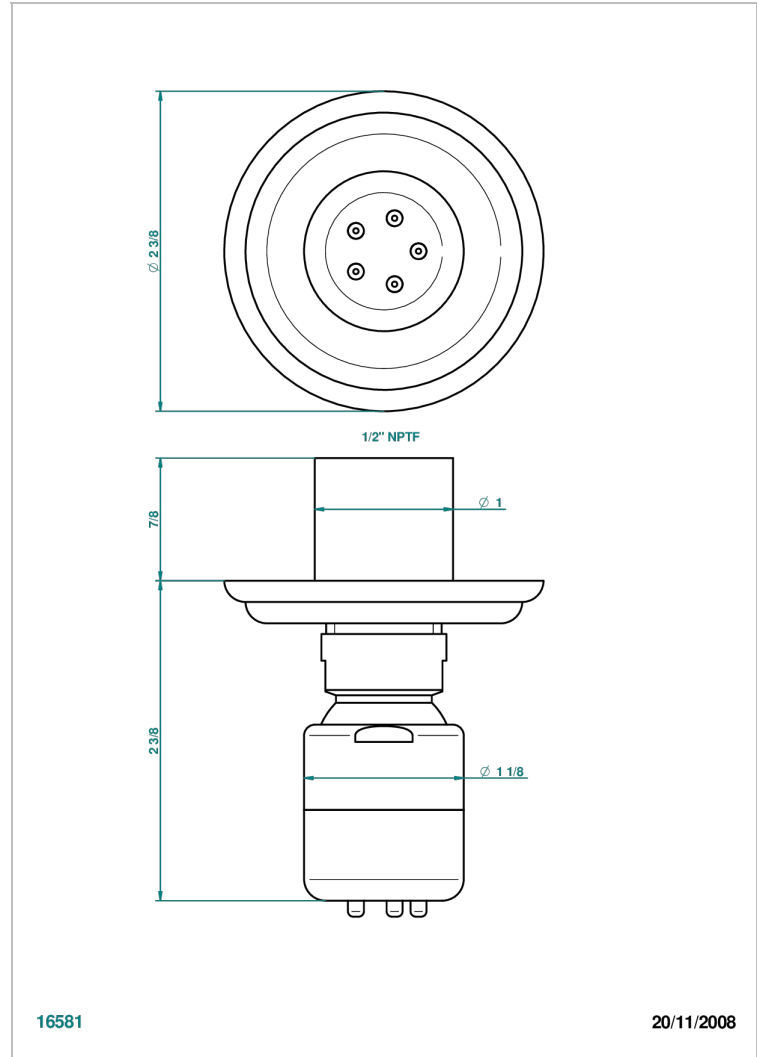

SULLY LAPIS LAZULI

A1W-290/BUS

Body spray 1/2" with Easyclean system

CHARACTERISTIC

- Sully Lapis Lazuli
- Body spray 1/2" with Easyclean system

AVAILABLE FINITIONS

Black nickel - D24
Blush PVD - H62
Brass color PVD - H49
Brown bronze color PVD - F33
Chrome polished - A02
Chrome polished / gold polished - G02