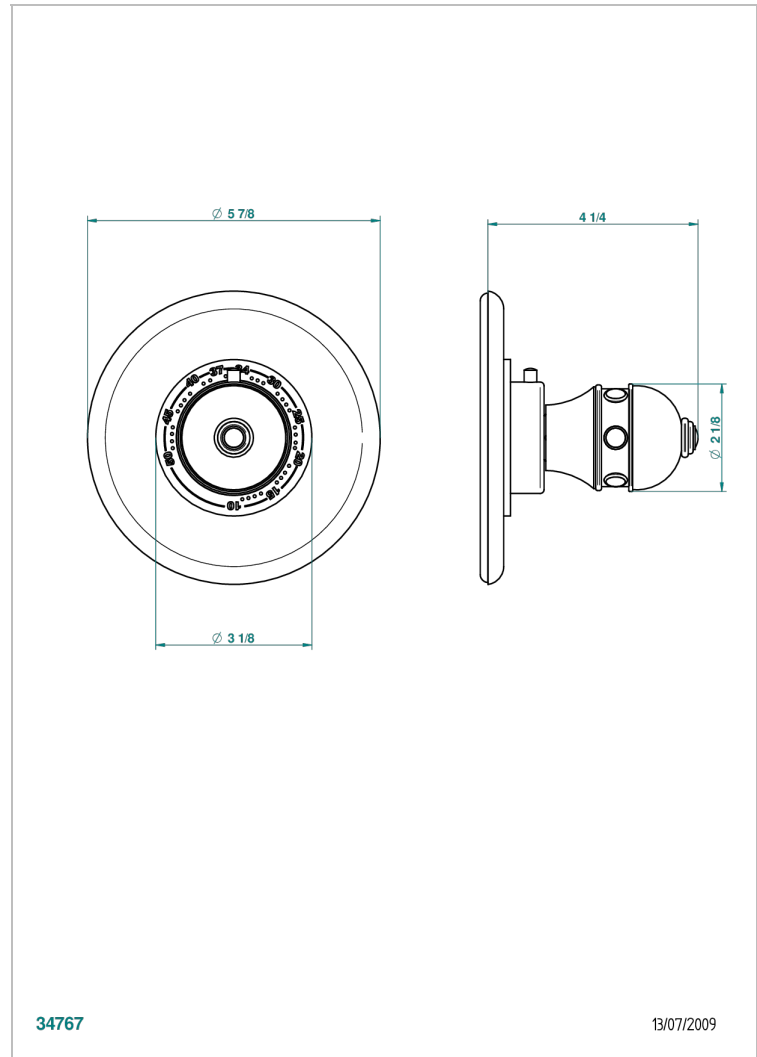

# SULLY LAPIS LAZULI

A1W-15EN16EM

Trim plate and handle for eurotherm valve 8200/us & 8300/us

THG<sup>®</sup>  
PARIS

## CHARACTERISTIC

- Sully Lapis Lazuli
- Trim plate and handle for eurotherm valve 8200/us & 8300/us