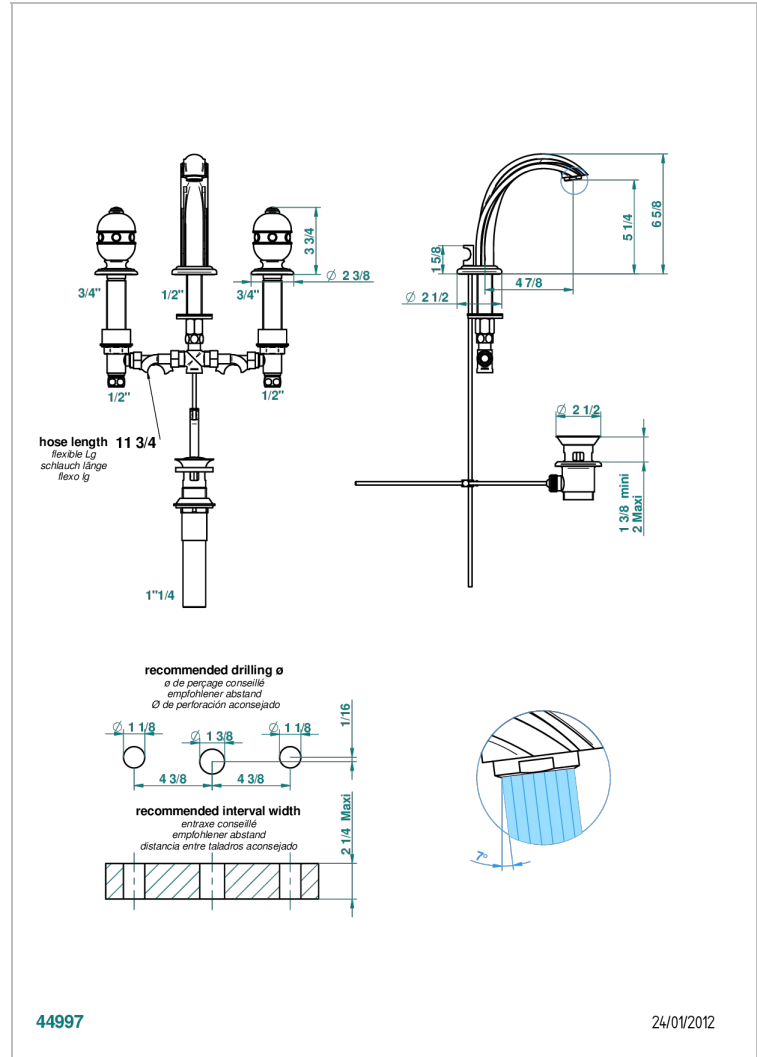

SULLY LAPIS LAZULI

A1W-151M/US

Widespread lavatory set with drain for 1 1/4" + countertop

CHARACTERISTIC

- Sully Lapis Lazuli
- Widespread lavatory set with drain for 1 1/4" + countertop

TECHNICAL SPECS

- Recommandé : 3 bars (max. 5 bars) - Advised : 43,5 psi (max. 72 psi)
- 5,7 l/min à 3 bars (1.5 gpm at 43.5 psi)
- 1.2 gpm on demand in accordance with California's rules