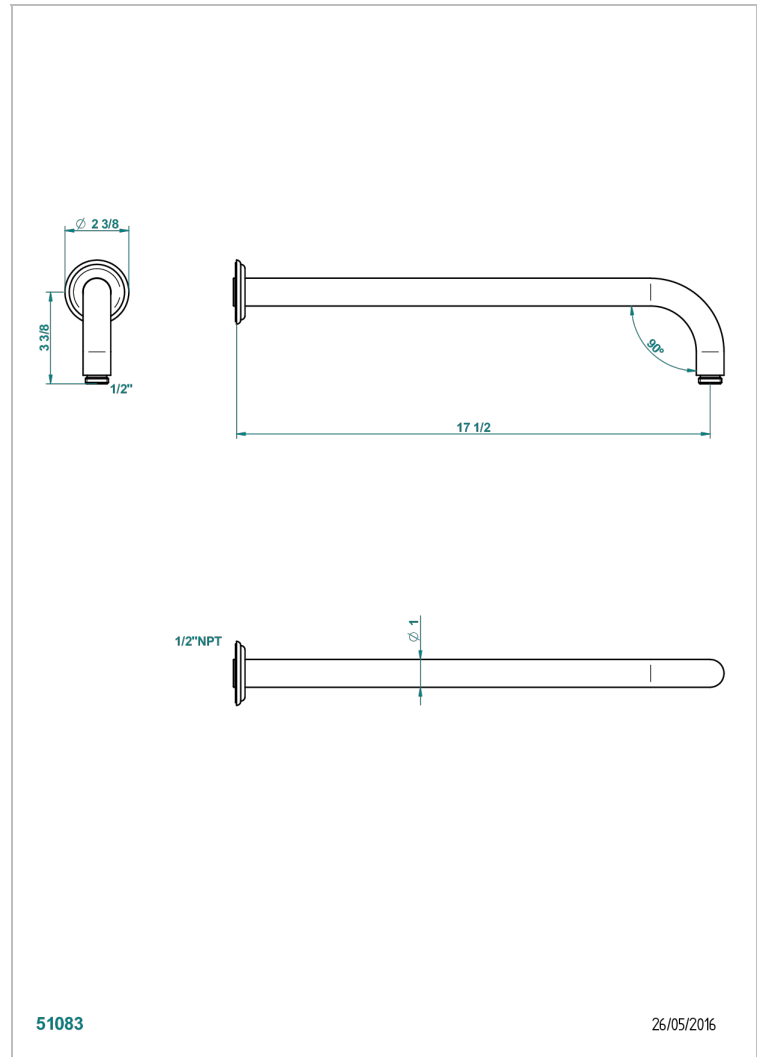

SULLY MALACHITE

A1V-84L/US

Horizontal shower arm, 90°, lg: 17"

51083

26/05/2016

CHARACTERISTIC

- Sully Malachite
- Horizontal shower arm, 90°, lg: 17"

AVAILABLE FINITIONS