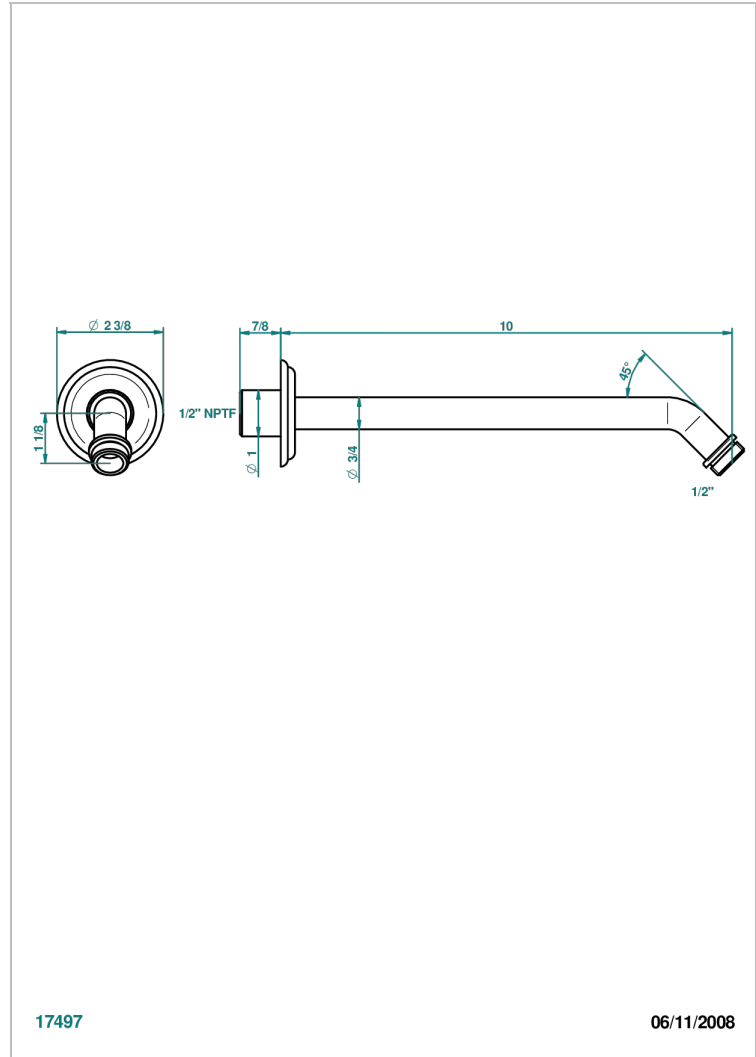

# SULLY MALACHITE

A1V-84/US

Horizontal shower arm, 45°, lg: 10"

17497

06/11/2008

## CHARACTERISTIC

- Sully Malachite
- Horizontal shower arm, 45°, lg: 10"