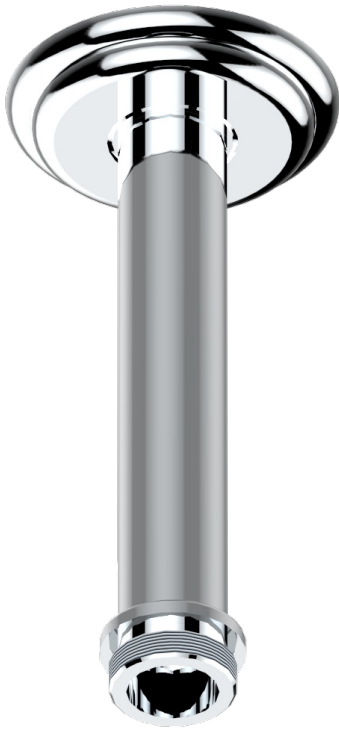

SULLY MALACHITE

A1V-82V/US

Vertical shower arm ceiling mounted 1/2" connection

17502

18/11/2008

CHARACTERISTIC

- Sully Malachite
- Vertical shower arm ceiling mounted 1/2" connection

AVAILABLE FINITIONS

Black nickel - D24
Blush PVD - H62
Brass color PVD - H49
Brown bronze color PVD - F33
Chrome polished - A02
Chrome polished / gold polished - G02

Gold color PVD - H52
Gold mat - F07
Gold polished - F01
Gold satiney - F03
Graphite PVD - H64
Matt Umber PVD - H67

Matt blush PVD - H60
Matt brass color PVD - H50
Matt brown bronze color PVD - F34
Matt chrome (American satin) - C02
Matt gold color PVD - H53
Matt graphite PVD - H65

Matt nickel (American satin) - C01
Matt nickel color PVD - H56
Nickel antique / Sovereign - H28
Nickel color PVD - H55
Nickel polished - B01
Rose Gold - F27

Satin chrome - C03
Silver rhodium - F18
Soft gold - F30
Soft matt gold - F31
Soft satin gold - F32
Umber PVD - H66