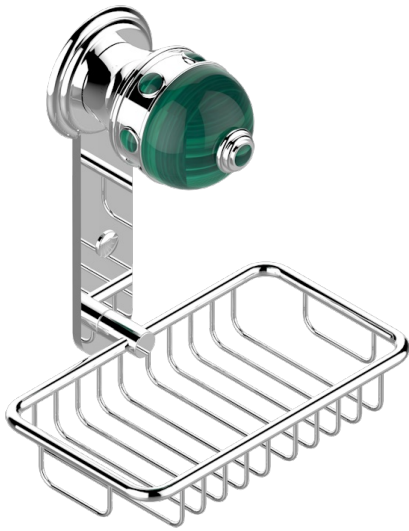

SULLY MALACHITE

A1V-620

Soap basket, wall mounted 6"1/4 x 3"5/8

THG[®]
PARIS

CHARACTERISTIC

- Sully Malachite
- Soap basket, wall mounted 6"1/4 x 3"5/8

AVAILABLE FINITIONS

Black nickel - D24
Blush PVD - H62
Brass color PVD - H49
Brown bronze color PVD - F33
Chrome polished - A02
Chrome polished / gold polished - G02

Gold color PVD - H52
Gold mat - F07
Gold polished - F01
Gold satiney - F03
Graphite PVD - H64
Matt Umber PVD - H67

Matt blush PVD - H60
Matt brass color PVD - H50
Matt brown bronze color PVD - F34
Matt chrome (American satin) - C02
Matt gold color PVD - H53
Matt graphite PVD - H65

Matt nickel (American satin) - C01
Matt nickel color PVD - H56
Nickel antique / Sovereign - H28
Nickel color PVD - H55
Nickel polished - B01
Rose Gold - F27

Satin chrome - C03
Silver rhodium - F18
Soft gold - F30
Soft matt gold - F31
Soft satin gold - F32
Umber PVD - H66