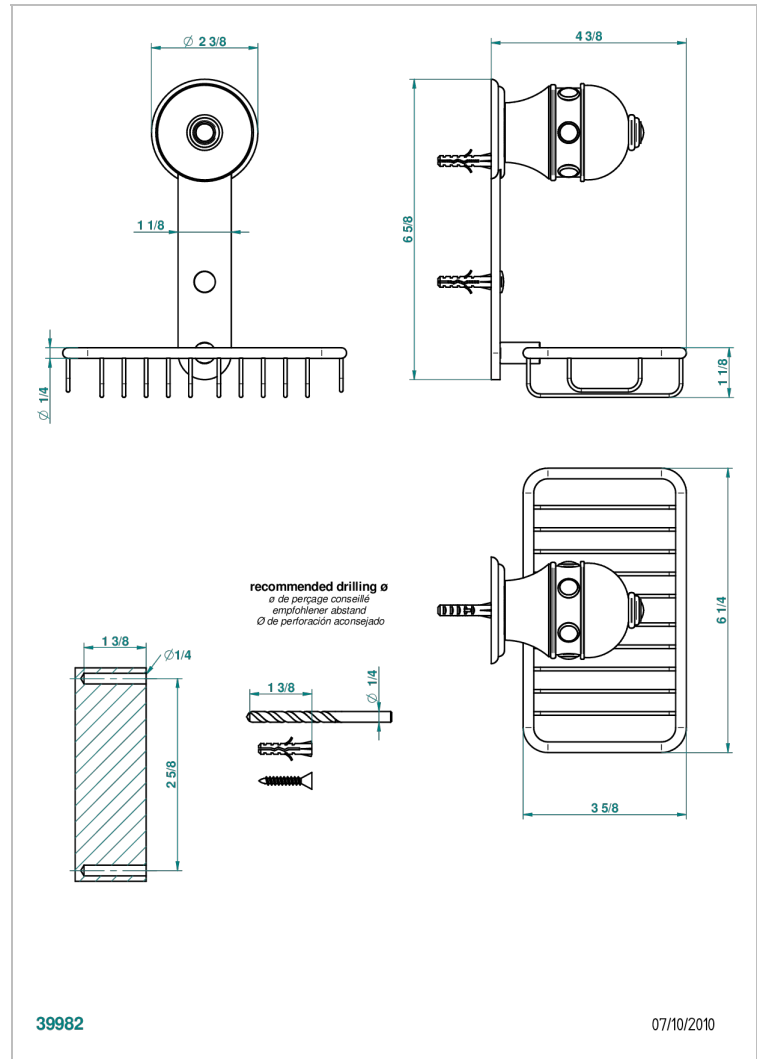

SULLY MALACHITE

A1V-620

Soap basket, wall mounted 6"1/4 x 3"5/8

THG[®]
PARIS

CHARACTERISTIC

- Sully Malachite
- Soap basket, wall mounted 6"1/4 x 3"5/8

AVAILABLE FINITIONS

Black nickel - D24
Blush PVD - H62
Brass color PVD - H49
Brown bronze color PVD - F33
Chrome polished - A02
Chrome polished / gold polished - G02