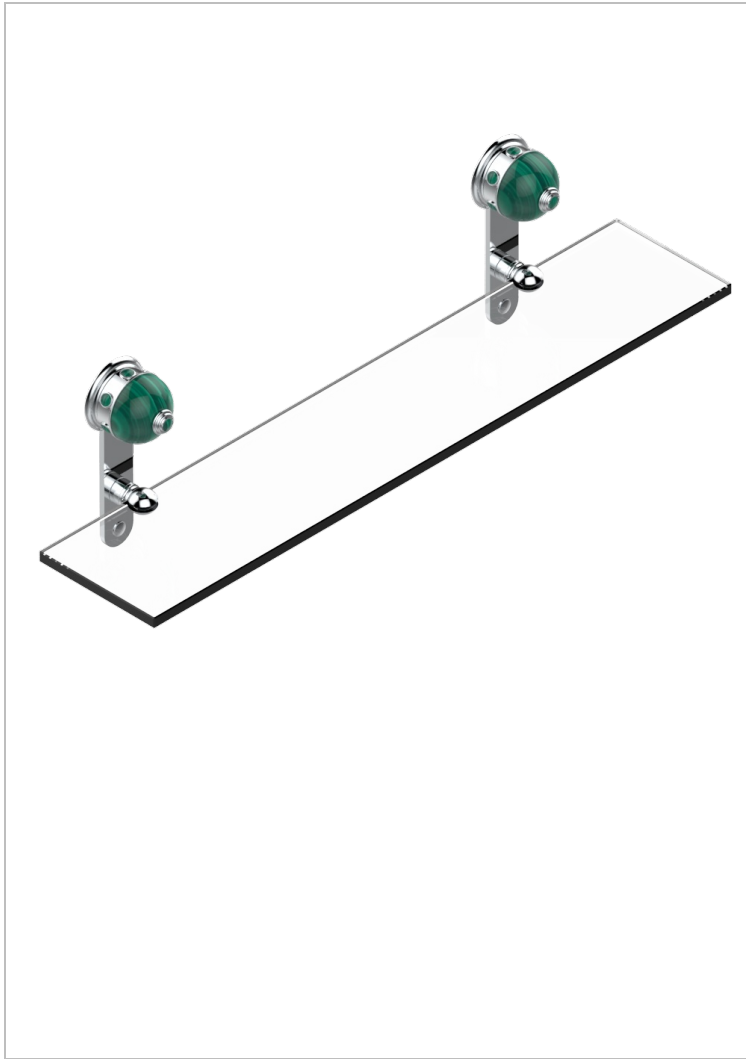

SULLY MALACHITE

A1V-564

Glass shelf with brackets

CHARACTERISTIC

- Sully Malachite
- Glass shelf with brackets

AVAILABLE FINITIONS

Black nickel - D24
 Blush PVD - H62
 Brass color PVD - H49
 Brown bronze color PVD - F33
 Chrome polished - A02
 Chrome polished / gold polished - G02

Matt nickel (American satin) - C01
 Matt nickel color PVD - H56
 Nickel antique / Sovereign - H28
 Nickel color PVD - H55
 Nickel polished - B01
 Rose Gold - F27

Satin chrome - C03
 Silver rhodium - F18
 Soft gold - F30
 Soft matt gold - F31
 Soft satin gold - F32
 Umber PVD - H66