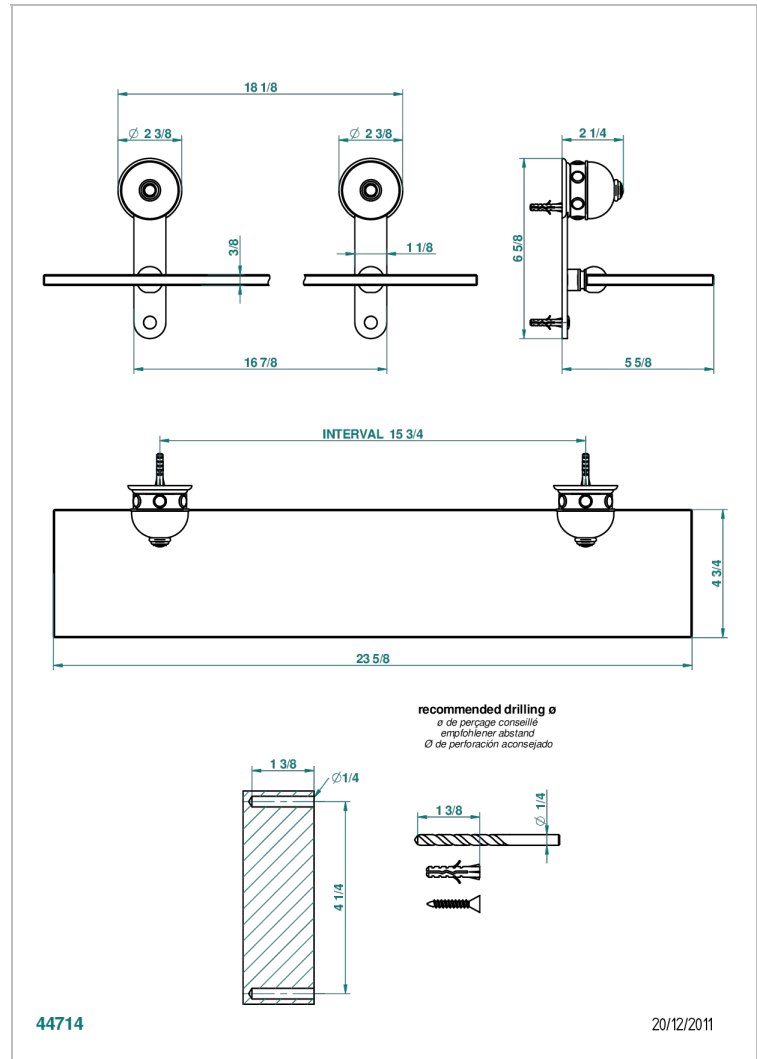

SULLY MALACHITE

A1V-564

Glass shelf with brackets

CHARACTERISTIC

- Sully Malachite
- Glass shelf with brackets

AVAILABLE FINITIONS

Black nickel - D24
 Blush PVD - H62
 Brass color PVD - H49
 Brown bronze color PVD - F33
 Chrome polished - A02
 Chrome polished / gold polished - G02