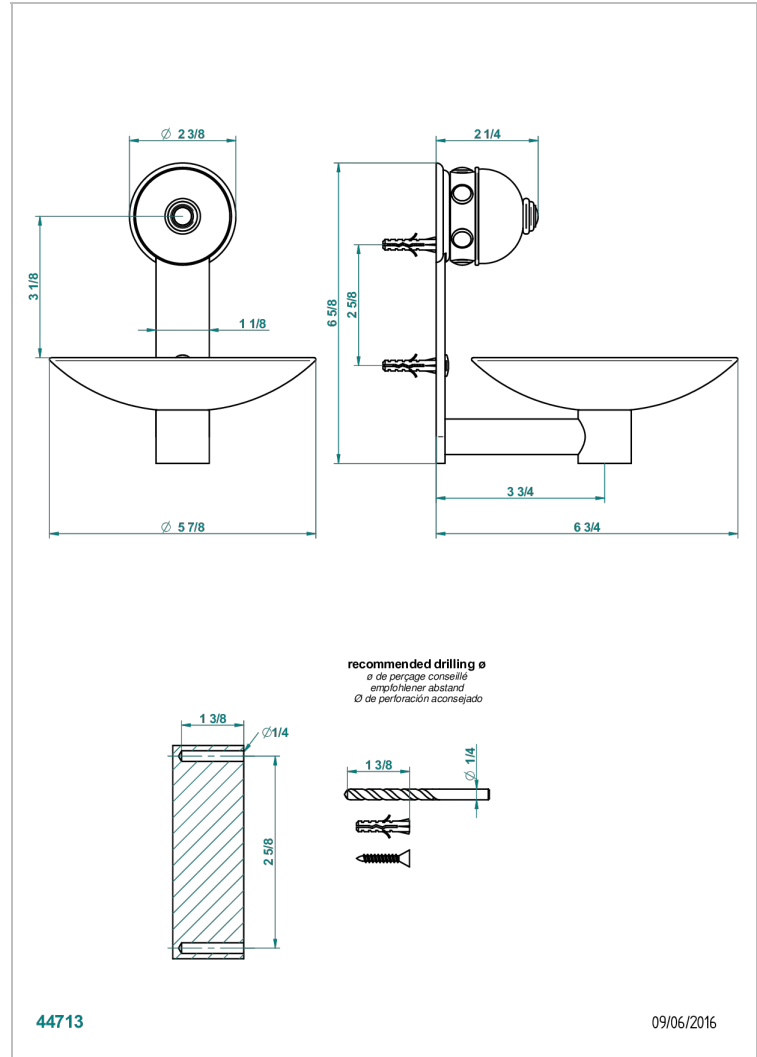

# SULLY MALACHITE

A1V-546GM

Soap dish, wall mounted, 6" diameter

## CHARACTERISTIC

- Sully Malachite
- Soap dish, wall mounted, 6" diameter