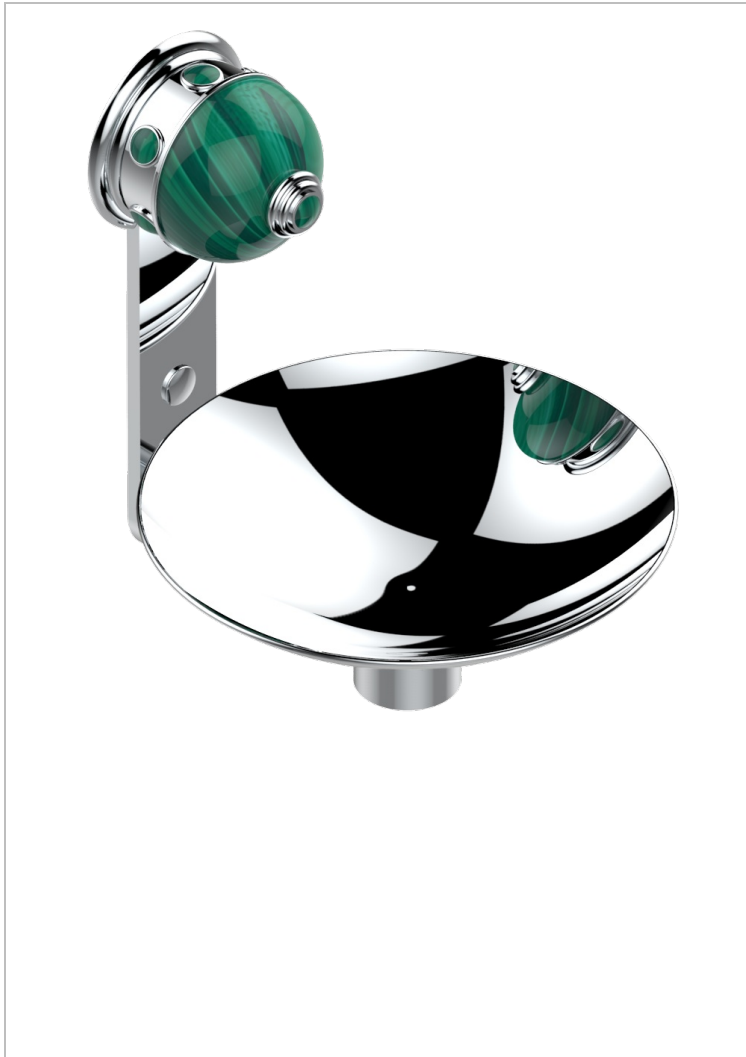

# SULLY MALACHITE

A1V-546GM

Soap dish, wall mounted, 6" diameter

## CHARACTERISTIC

- Sully Malachite
- Soap dish, wall mounted, 6" diameter

## AVAILABLE FINITIONS

Black nickel - D24  
Blush PVD - H62  
Brass color PVD - H49  
Brown bronze color PVD - F33  
Chrome polished - A02  
Chrome polished / gold polished - G02

Gold color PVD - H52  
Gold mat - F07  
Gold polished - F01  
Gold satiney - F03  
Graphite PVD - H64  
Matt Umber PVD - H67

Matt blush PVD - H60  
Matt brass color PVD - H50  
Matt brown bronze color PVD - F34  
Matt chrome (American satin) - C02  
Matt gold color PVD - H53  
Matt graphite PVD - H65

Matt nickel (American satin) - C01  
Matt nickel color PVD - H56  
Nickel antique / Sovereign - H28  
Nickel color PVD - H55  
Nickel polished - B01  
Rose Gold - F27