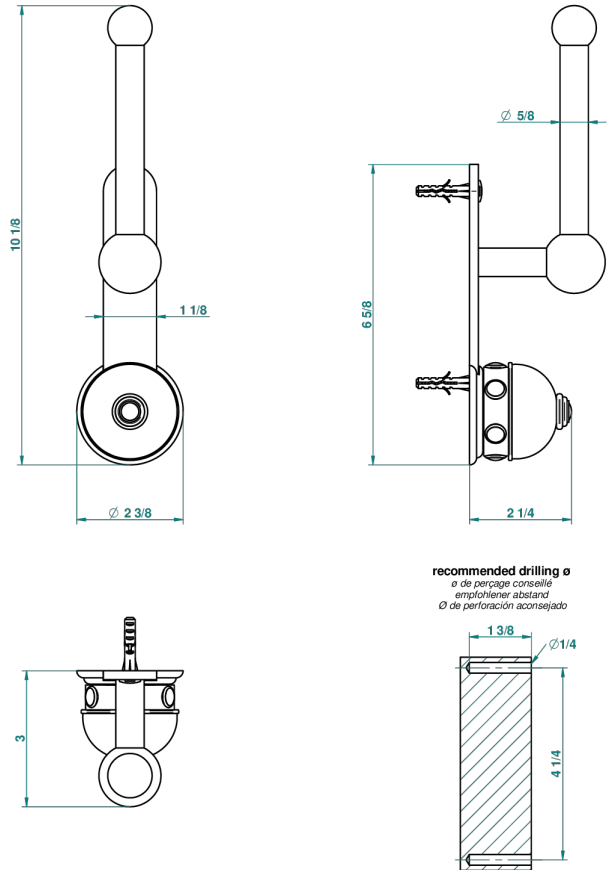

SULLY MALACHITE

A1V-542

Reserve toilet paper holder

44710

20/12/2011

CHARACTERISTIC

- Sully Malachite
- Reserve toilet paper holder

AVAILABLE FINITIONS