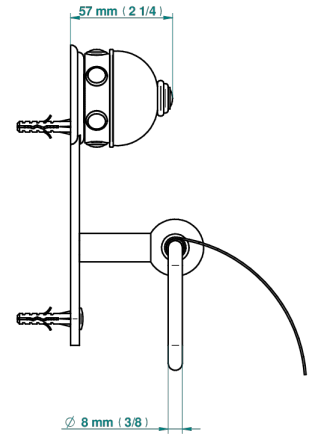

SULLY MALACHITE

A1V-538AC

Toilet paper holder, single mount with cover

38399

25/05/2021

CHARACTERISTIC

- Sully Malachite
- Toilet paper holder, single mount with cover

AVAILABLE FINITIONS

Black nickel - D24
Blush PVD - H62
Brass color PVD - H49
Brown bronze color PVD - F33
Chrome polished - A02
Chrome polished / gold polished - G02

Gold color PVD - H52
Gold mat - F07
Gold polished - F01
Gold satiney - F03
Graphite PVD - H64
Matt Umber PVD - H67

Matt blush PVD - H60
Matt brass color PVD - H50
Matt brown bronze color PVD - F34
Matt chrome (American satin) - C02
Matt gold color PVD - H53
Matt graphite PVD - H65

Matt nickel (American satin) - C01
Matt nickel color PVD - H56
Nickel antique / Sovereign - H28
Nickel color PVD - H55
Nickel polished - B01
Rose Gold - F27

Satin chrome - C03
Silver rhodium - F18
Soft gold - F30
Soft matt gold - F31
Soft satin gold - F32
Umber PVD - H66