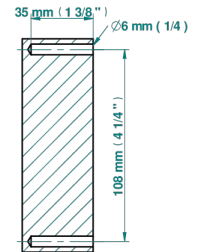

SULLY MALACHITE

A1V-538AC

Toilet paper holder, single mount with cover

38399

25/05/2021

CHARACTERISTIC

- Sully Malachite
- Toilet paper holder, single mount with cover

AVAILABLE FINITIONS

Black nickel - D24
Blush PVD - H62
Brass color PVD - H49
Brown bronze color PVD - F33
Chrome polished - A02
Chrome polished / gold polished - G02

Gold color PVD - H52
Gold mat - F07
Gold polished - F01
Gold satiney - F03
Graphite PVD - H64
Matt Umber PVD - H67

Matt blush PVD - H60
Matt brass color PVD - H50
Matt brown bronze color PVD - F34
Matt chrome (American satin) - C02
Matt gold color PVD - H53
Matt graphite PVD - H65

Matt nickel (American satin) - C01
Matt nickel color PVD - H56
Nickel antique / Sovereign - H28
Nickel color PVD - H55
Nickel polished - B01
Rose Gold - F27

Satin chrome - C03
Silver rhodium - F18
Soft gold - F30
Soft matt gold - F31
Soft satin gold - F32
Umber PVD - H66