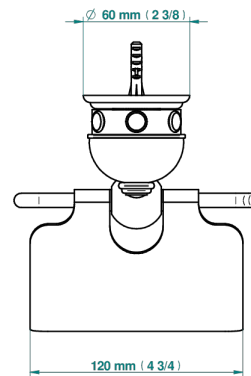

SULLY MALACHITE

A1V-538AC

Toilet paper holder, single mount with cover

38399

25/05/2021

CHARACTERISTIC

- Sully Malachite
- Toilet paper holder, single mount with cover

AVAILABLE FINITIONS

Black nickel - D24
Blush PVD - H62
Brass color PVD - H49
Brown bronze color PVD - F33
Chrome polished - A02
Chrome polished / gold polished - G02

Gold color PVD - H52
Gold mat - F07
Gold polished - F01
Gold satiney - F03
Graphite PVD - H64
Matt Umber PVD - H67

Matt blush PVD - H60
Matt brass color PVD - H50
Matt brown bronze color PVD - F34
Matt chrome (American satin) - C02
Matt gold color PVD - H53
Matt graphite PVD - H65

Matt nickel (American satin) - C01
Matt nickel color PVD - H56
Nickel antique / Sovereign - H28
Nickel color PVD - H55
Nickel polished - B01
Rose Gold - F27

Satin chrome - C03
Silver rhodium - F18
Soft gold - F30
Soft matt gold - F31
Soft satin gold - F32
Umber PVD - H66