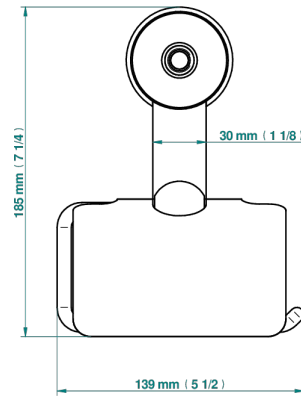

SULLY MALACHITE

A1V-538AC

Toilet paper holder, single mount with cover

38399

25/05/2021

CHARACTERISTIC

- Sully Malachite
- Toilet paper holder, single mount with cover

AVAILABLE FINITIONS

Black nickel - D24
Blush PVD - H62
Brass color PVD - H49
Brown bronze color PVD - F33
Chrome polished - A02
Chrome polished / gold polished - G02

Gold color PVD - H52
Gold mat - F07
Gold polished - F01
Gold satiney - F03
Graphite PVD - H64
Matt Umber PVD - H67

Matt blush PVD - H60
Matt brass color PVD - H50
Matt brown bronze color PVD - F34
Matt chrome (American satin) - C02
Matt gold color PVD - H53
Matt graphite PVD - H65

Matt nickel (American satin) - C01
Matt nickel color PVD - H56
Nickel antique / Sovereign - H28
Nickel color PVD - H55
Nickel polished - B01
Rose Gold - F27

Satin chrome - C03
Silver rhodium - F18
Soft gold - F30
Soft matt gold - F31
Soft satin gold - F32
Umber PVD - H66