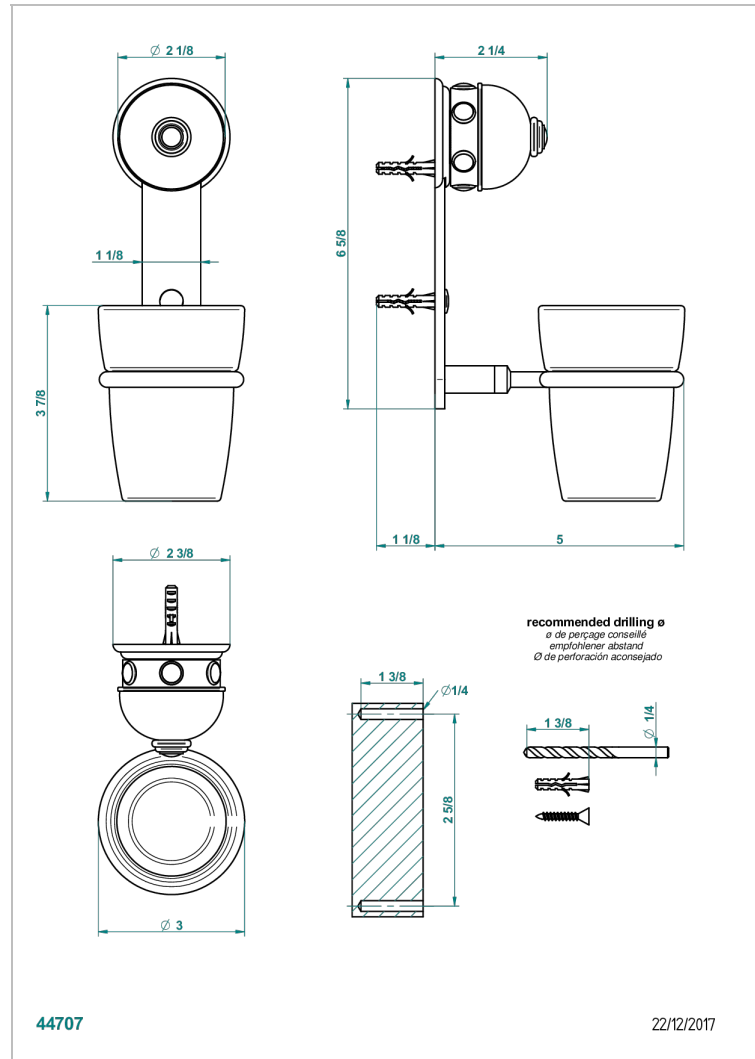

# SULLY MALACHITE

A1V-536

Tumbler holder, wall mounted

## CHARACTERISTIC

- Sully Malachite
- Tumbler holder, wall mounted