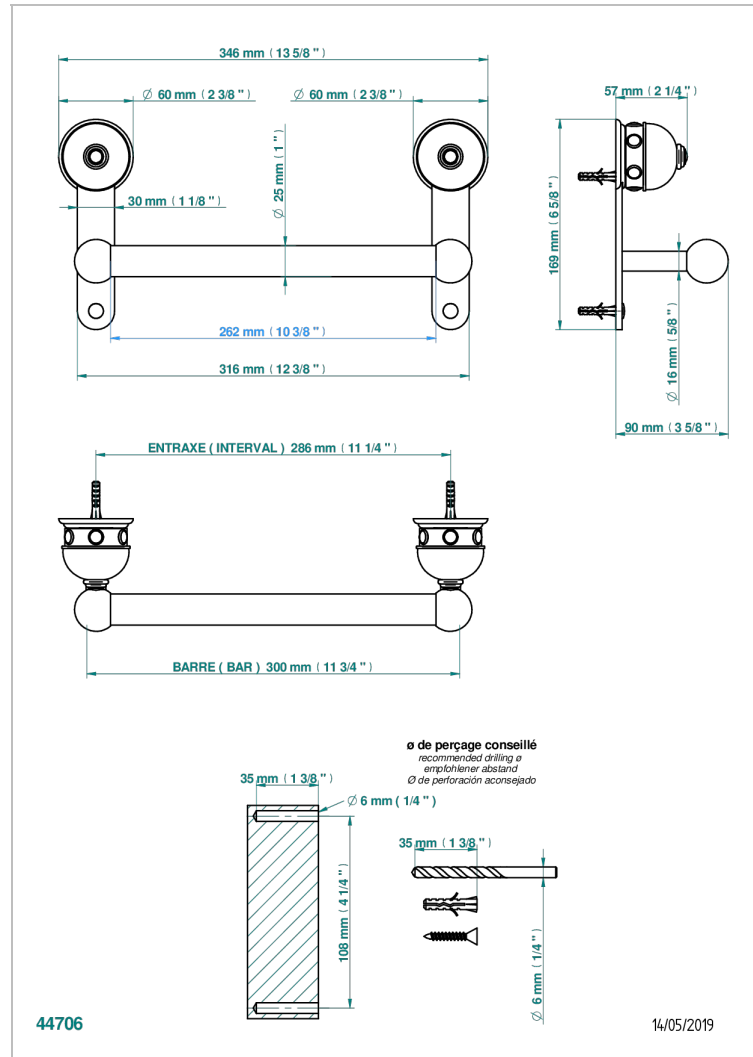

# SULLY MALACHITE

A1V-527

Towel bar, 1" dia, 11 3/4" long

## CHARACTERISTIC

- Sully Malachite
- Towel bar, 1" dia, 11 3/4" long