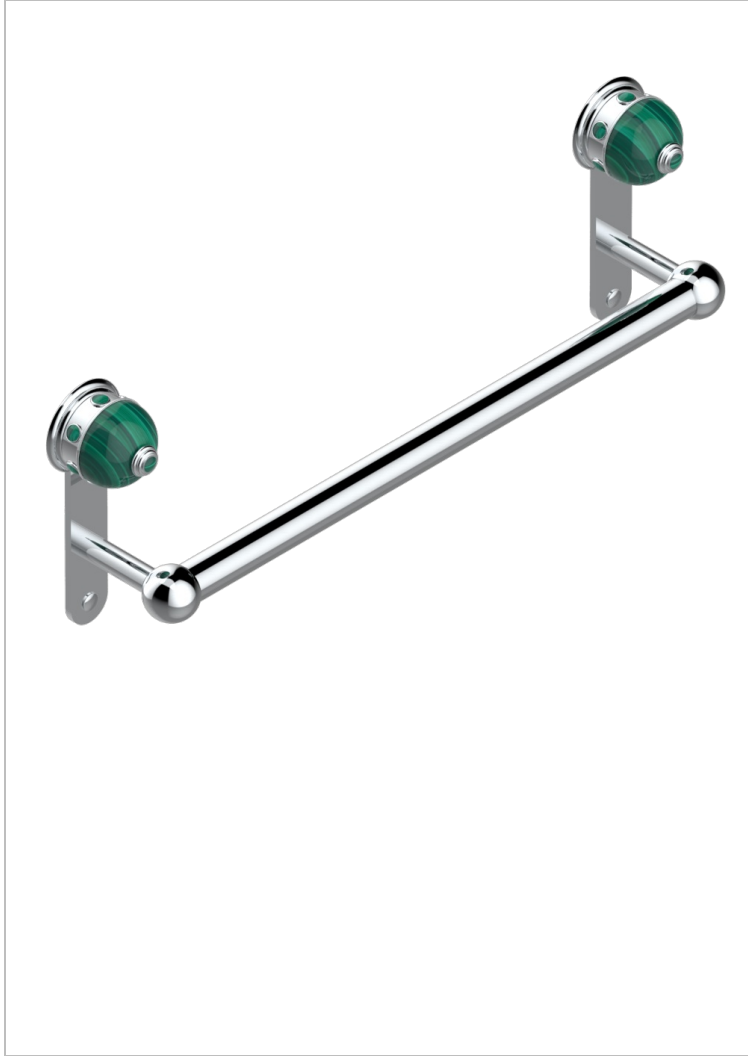

SULLY MALACHITE

A1V-526/45

Towel bar, 18" long

CHARACTERISTIC

- Sully Malachite
- Towel bar, 18" long

AVAILABLE FINITIONS

- Black nickel - D24
- Blush PVD - H62
- Brass color PVD - H49
- Brown bronze color PVD - F33
- Chrome polished - A02
- Chrome polished / gold polished - G02

- Gold color PVD - H52
- Gold mat - F07
- Gold polished - F01
- Gold satiney - F03
- Graphite PVD - H64
- Matt Umber PVD - H67

- Matt blush PVD - H60
- Matt brass color PVD - H50
- Matt brown bronze color PVD - F34
- Matt chrome (American satin) - C02
- Matt gold color PVD - H53
- Matt graphite PVD - H65

- Matt nickel (American satin) - C01
- Matt nickel color PVD - H56
- Nickel antique / Sovereign - H28
- Nickel color PVD - H55
- Nickel polished - B01
- Rose Gold - F27

- Satin chrome - C03
- Silver rhodium - F18
- Soft gold - F30
- Soft matt gold - F31
- Soft satin gold - F32
- Umber PVD - H66