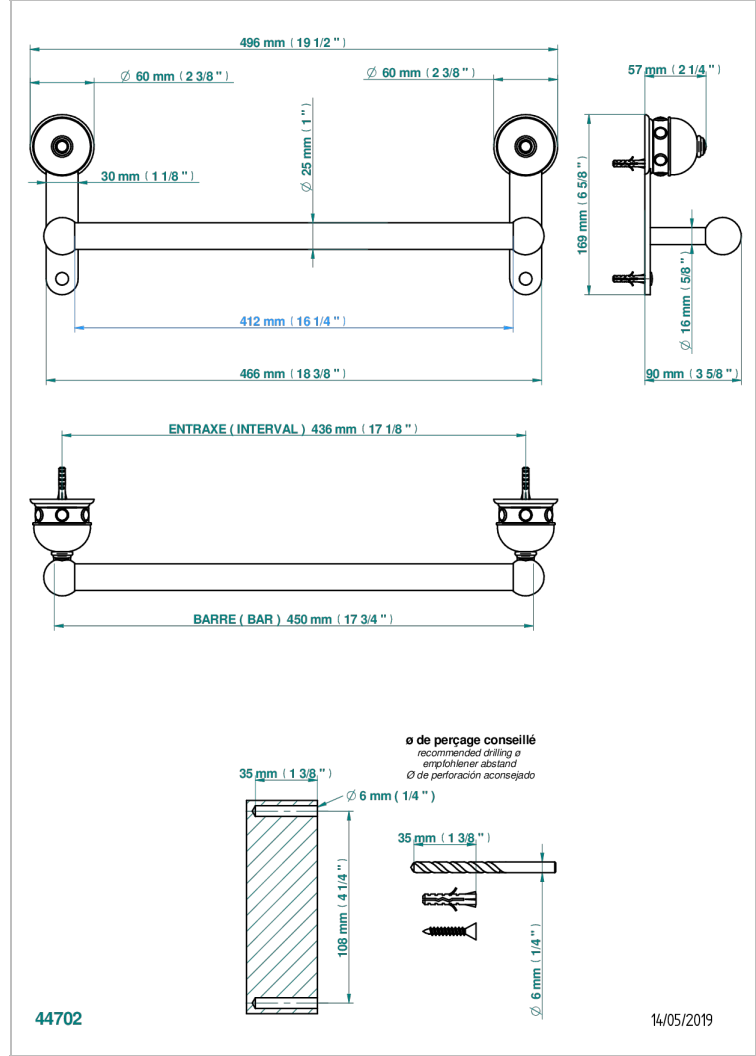

SULLY MALACHITE

A1V-526/45

Towel bar, 18" long

CHARACTERISTIC

- Sully Malachite
- Towel bar, 18" long

AVAILABLE FINITIONS

- Black nickel - D24
- Blush PVD - H62
- Brass color PVD - H49
- Brown bronze color PVD - F33
- Chrome polished - A02
- Chrome polished / gold polished - G02

- Gold color PVD - H52
- Gold mat - F07
- Gold polished - F01
- Gold satiney - F03
- Graphite PVD - H64
- Matt Umber PVD - H67

- Matt blush PVD - H60
- Matt brass color PVD - H50
- Matt brown bronze color PVD - F34
- Matt chrome (American satin) - C02
- Matt gold color PVD - H53
- Matt graphite PVD - H65

- Matt nickel (American satin) - C01
- Matt nickel color PVD - H56
- Nickel antique / Sovereign - H28
- Nickel color PVD - H55
- Nickel polished - B01
- Rose Gold - F27

- Satin chrome - C03
- Silver rhodium - F18
- Soft gold - F30
- Soft matt gold - F31
- Soft satin gold - F32
- Umber PVD - H66