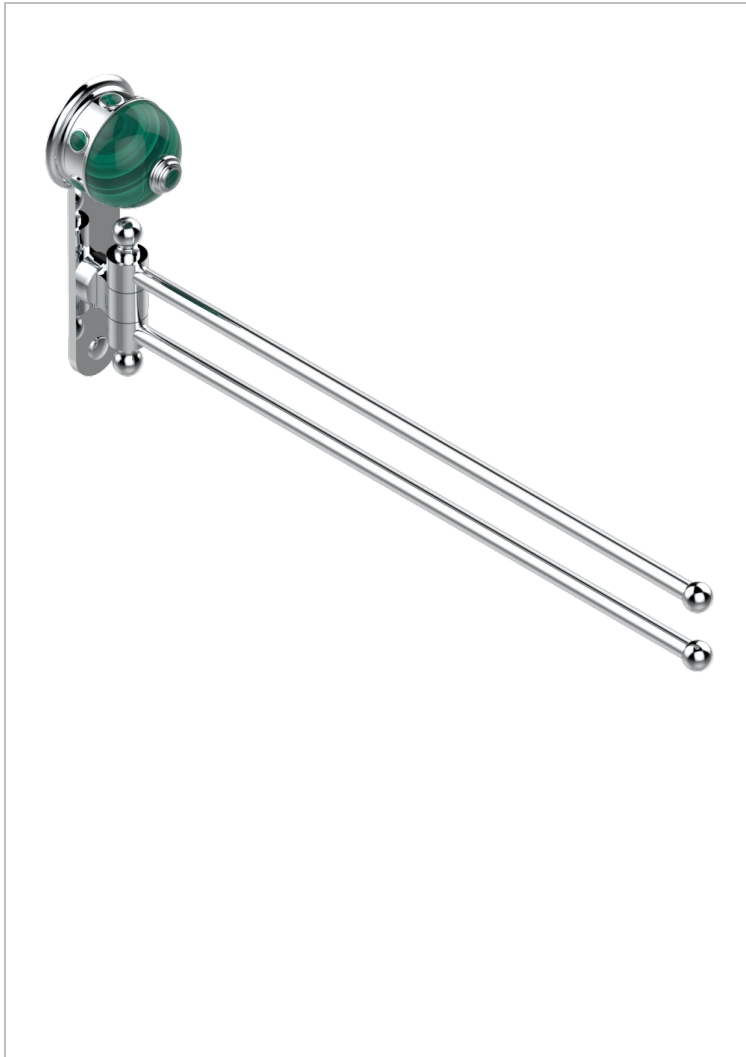

SULLY MALACHITE

A1V-522

Towel bar 15 3/4" long, double swivel

CHARACTERISTIC

- Sully Malachite
- Towel bar 15 3/4" long, double swivel

AVAILABLE FINITIONS

Black nickel - D24
Blush PVD - H62
Brass color PVD - H49
Brown bronze color PVD - F33
Chrome polished - A02
Chrome polished / gold polished - G02

Gold color PVD - H52
Gold mat - F07
Gold polished - F01
Gold satiney - F03
Graphite PVD - H64
Matt Umber PVD - H67

Matt blush PVD - H60
Matt brass color PVD - H50
Matt brown bronze color PVD - F34
Matt chrome (American satin) - C02
Matt gold color PVD - H53
Matt graphite PVD - H65

Matt nickel (American satin) - C01
Matt nickel color PVD - H56
Nickel antique / Sovereign - H28
Nickel color PVD - H55
Nickel polished - B01
Rose Gold - F27

Satin chrome - C03
Silver rhodium - F18
Soft gold - F30
Soft matt gold - F31
Soft satin gold - F32
Umber PVD - H66