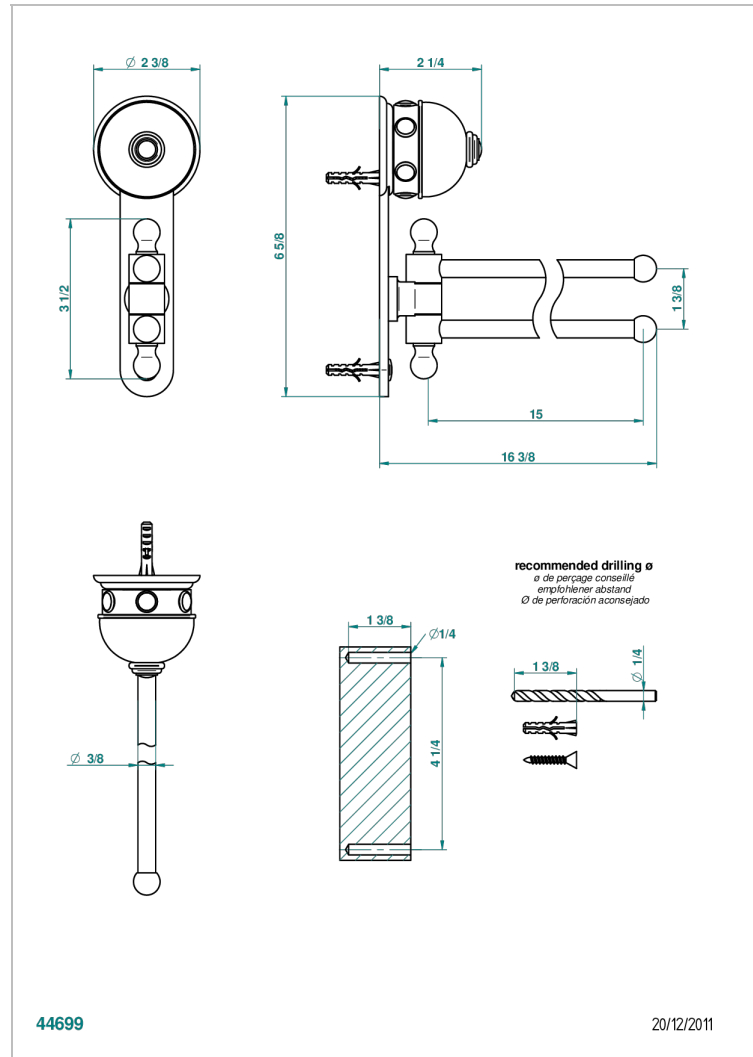

SULLY MALACHITE

A1V-522

Towel bar 15 3/4" long, double swivel

CHARACTERISTIC

- Sully Malachite
- Towel bar 15 3/4" long, double swivel

AVAILABLE FINITIONS

Black nickel - D24
Blush PVD - H62
Brass color PVD - H49
Brown bronze color PVD - F33
Chrome polished - A02
Chrome polished / gold polished - G02

Matt nickel (American satin) - C01
Matt nickel color PVD - H56
Nickel antique / Sovereign - H28
Nickel color PVD - H55
Nickel polished - B01
Rose Gold - F27

Satin chrome - C03
Silver rhodium - F18
Soft gold - F30
Soft matt gold - F31
Soft satin gold - F32
Umber PVD - H66