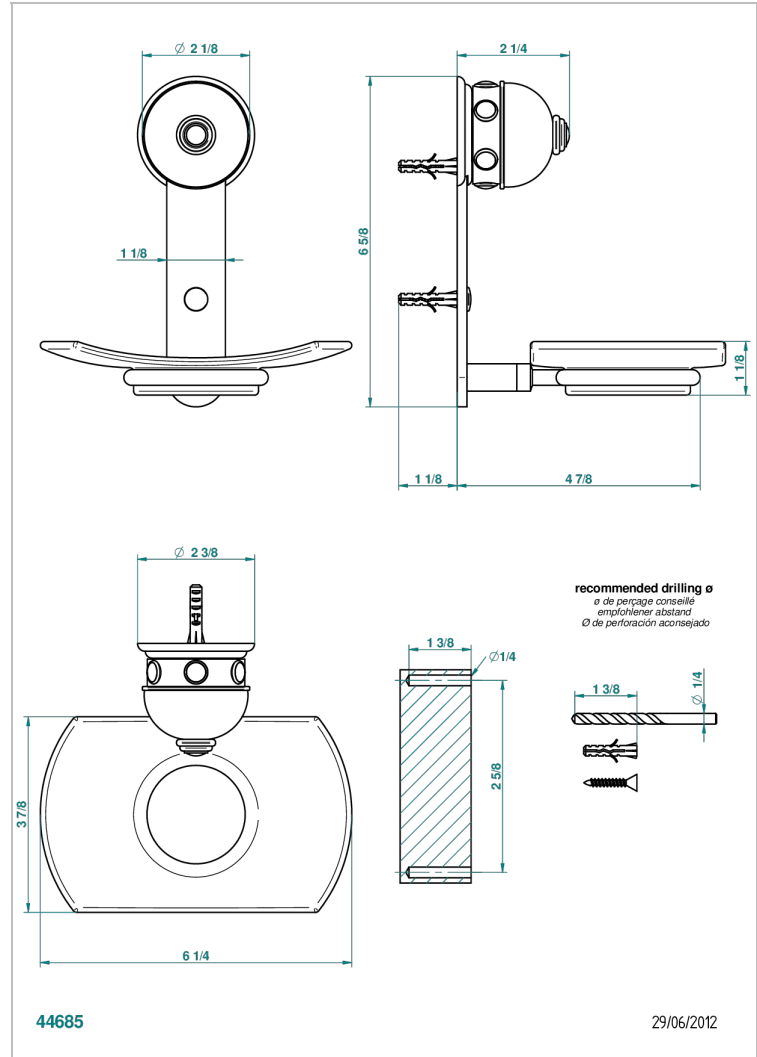

# SULLY MALACHITE

A1V-500

Glass soap dish, wall mounted

## CHARACTERISTIC

- Sully Malachite
- Glass soap dish, wall mounted