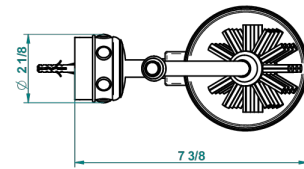

SULLY MALACHITE

A1V-4720

Wall mounted toilet brush holder

THG®
PARIS

44513

27/10/2015

CHARACTERISTIC

- Sully Malachite
- Wall mounted toilet brush holder

AVAILABLE FINITIONS

Black nickel - D24
Blush PVD - H62
Brass color PVD - H49
Brown bronze color PVD - F33
Chrome polished - A02
Chrome polished / gold polished - G02

Gold color PVD - H52
Gold mat - F07
Gold polished - F01
Gold satiney - F03
Graphite PVD - H64
Matt Umber PVD - H67

Matt blush PVD - H60
Matt brass color PVD - H50
Matt brown bronze color PVD - F34
Matt chrome (American satin) - C02
Matt gold color PVD - H53
Matt graphite PVD - H65

Matt nickel (American satin) - C01
Matt nickel color PVD - H56
Nickel antique / Sovereign - H28
Nickel color PVD - H55
Nickel polished - B01
Rose Gold - F27

Satin chrome - C03
Silver rhodium - F18
Soft gold - F30
Soft matt gold - F31
Soft satin gold - F32
Umber PVD - H66