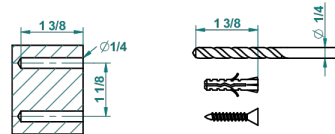

SULLY MALACHITE

A1V-4720

Wall mounted toilet brush holder

THG®
PARIS

44513

27/10/2015

CHARACTERISTIC

- Sully Malachite
- Wall mounted toilet brush holder

AVAILABLE FINITIONS

Black nickel - D24
Blush PVD - H62
Brass color PVD - H49
Brown bronze color PVD - F33
Chrome polished - A02
Chrome polished / gold polished - G02

Gold color PVD - H52
Gold mat - F07
Gold polished - F01
Gold satiney - F03
Graphite PVD - H64
Matt Umber PVD - H67

Matt blush PVD - H60
Matt brass color PVD - H50
Matt brown bronze color PVD - F34
Matt chrome (American satin) - C02
Matt gold color PVD - H53
Matt graphite PVD - H65

Matt nickel (American satin) - C01
Matt nickel color PVD - H56
Nickel antique / Sovereign - H28
Nickel color PVD - H55
Nickel polished - B01
Rose Gold - F27

Satin chrome - C03
Silver rhodium - F18
Soft gold - F30
Soft matt gold - F31
Soft satin gold - F32
Umber PVD - H66