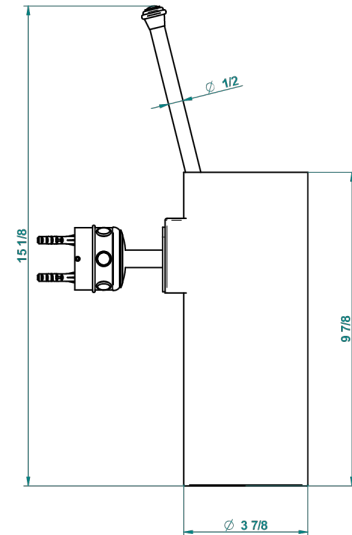

SULLY MALACHITE

A1V-4720

Wall mounted toilet brush holder

THG®
PARIS

44513

27/10/2015

CHARACTERISTIC

- Sully Malachite
- Wall mounted toilet brush holder

AVAILABLE FINITIONS

Black nickel - D24
Blush PVD - H62
Brass color PVD - H49
Brown bronze color PVD - F33
Chrome polished - A02
Chrome polished / gold polished - G02

Gold color PVD - H52
Gold mat - F07
Gold polished - F01
Gold satiney - F03
Graphite PVD - H64
Matt Umber PVD - H67

Matt blush PVD - H60
Matt brass color PVD - H50
Matt brown bronze color PVD - F34
Matt chrome (American satin) - C02
Matt gold color PVD - H53
Matt graphite PVD - H65

Matt nickel (American satin) - C01
Matt nickel color PVD - H56
Nickel antique / Sovereign - H28
Nickel color PVD - H55
Nickel polished - B01
Rose Gold - F27

Satin chrome - C03
Silver rhodium - F18
Soft gold - F30
Soft matt gold - F31
Soft satin gold - F32
Umber PVD - H66