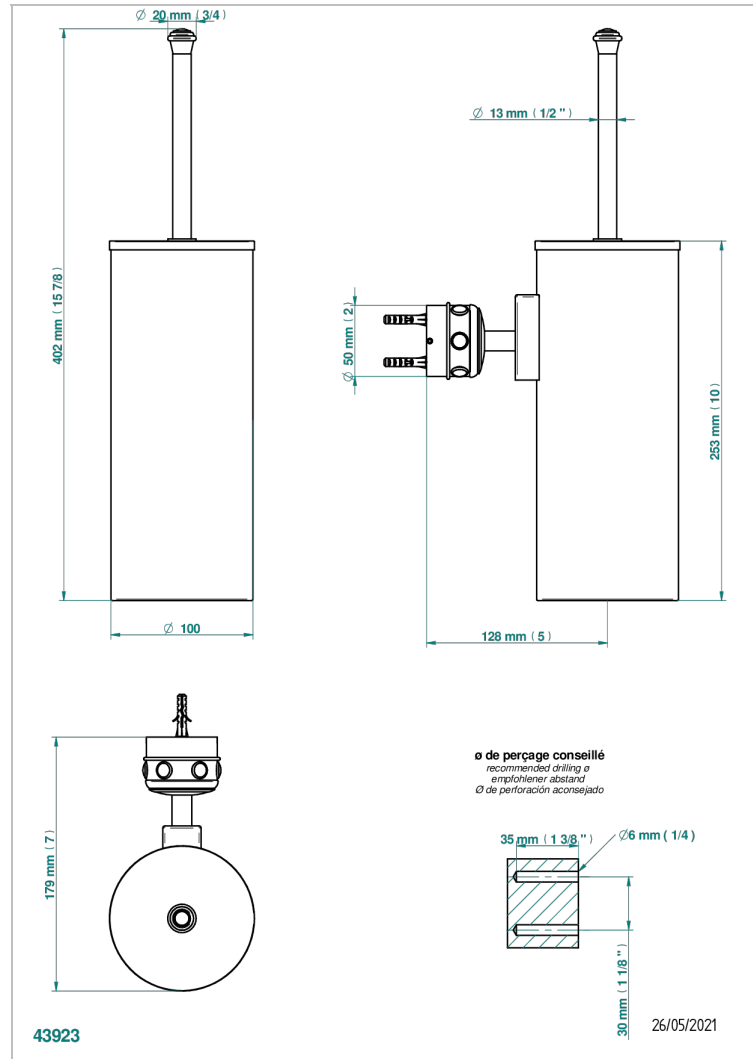

SULLY MALACHITE

A1V-4720C

Metal toilet brush holder with brush with cover wall mounted

CHARACTERISTIC

- Sully Malachite
- Metal toilet brush holder with brush with cover wall mounted

AVAILABLE FINITIONS

Black nickel - D24
Blush PVD - H62
Brass color PVD - H49
Brown bronze color PVD - F33
Chrome polished - A02
Chrome polished / gold polished - G02