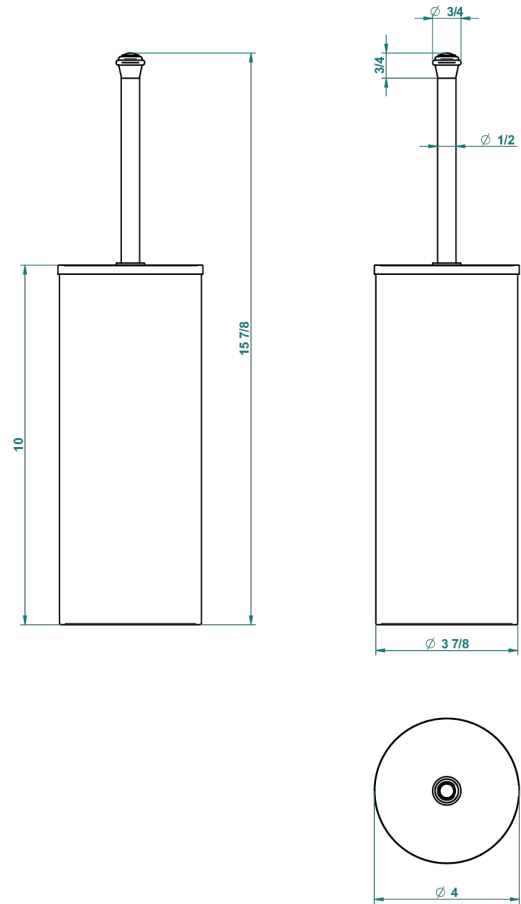

SULLY MALACHITE

A1V-4700C

Metal toilet brush holder with brush with cover floor mounted

THG[®]
PARIS

44080

02/10/2015

CHARACTERISTIC

- Sully Malachite
- Metal toilet brush holder with brush with cover floor mounted