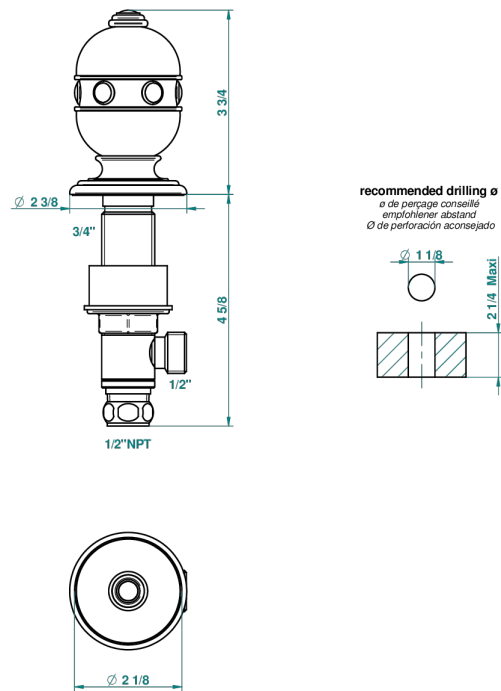

SULLY MALACHITE

A1V-35/US

1/2" deck valve with trim for lavatory

44020

15/03/2012

CHARACTERISTIC

- Sully Malachite
- 1/2" deck valve with trim for lavatory

AVAILABLE FINITIONS