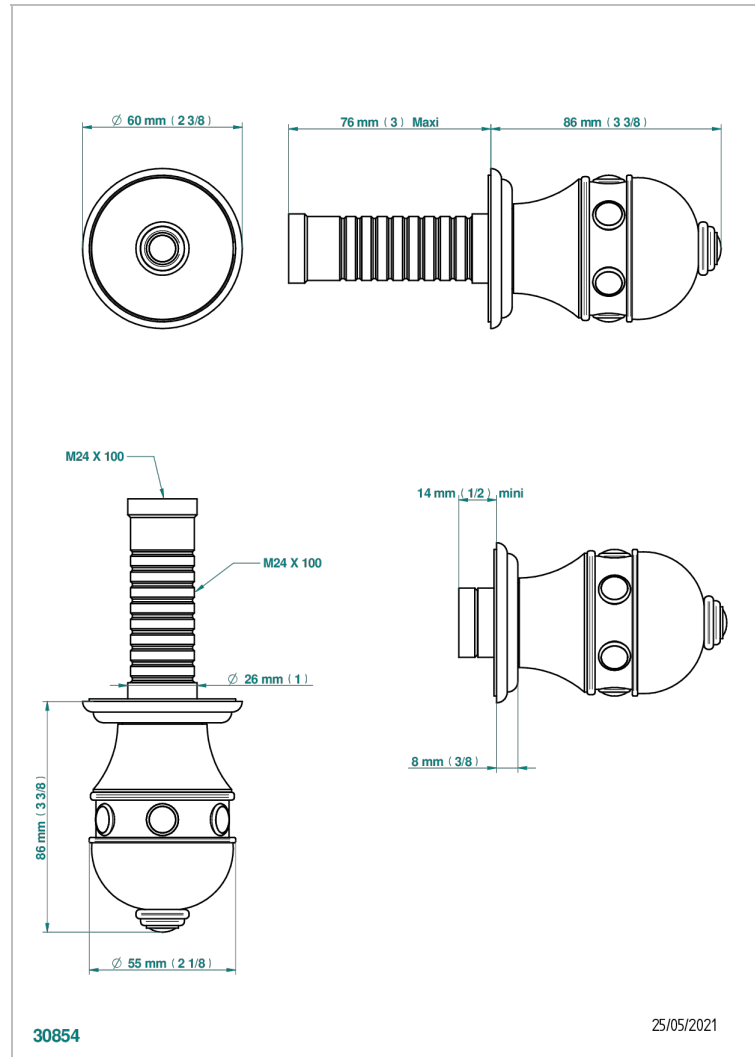

SULLY MALACHITE

A1V-30B

Wall volume control 30 & 32 trim

THG[®]
PARIS

CHARACTERISTIC

- Sully Malachite
- Wall volume control 30 & 32 trim

RELATED SKU'S

- Ref. G00-32CUSA 3/4" Volume control wall valve with ceramic cartridge
- Ref. G00-32HUSA 3/4" Volume control wall valve with ceramic cartridge counterclockwise
- Ref. G00-30CUSA 1/2" volume control wall valve with ceramic cartridge
- Ref. G00-30HUSA 1/2" Volume control wall valve with ceramic cartridge counterclockwise

AVAILABLE FINITIONS

Black nickel - D24
Blush PVD - H62
Brass color PVD - H49
Brown bronze color PVD - F33
Chrome polished - A02
Chrome polished / gold polished - G02

Gold color PVD - H52
Gold mat - F07
Gold polished - F01
Gold satiny - F03
Graphite PVD - H64
Matt Umber PVD - H67