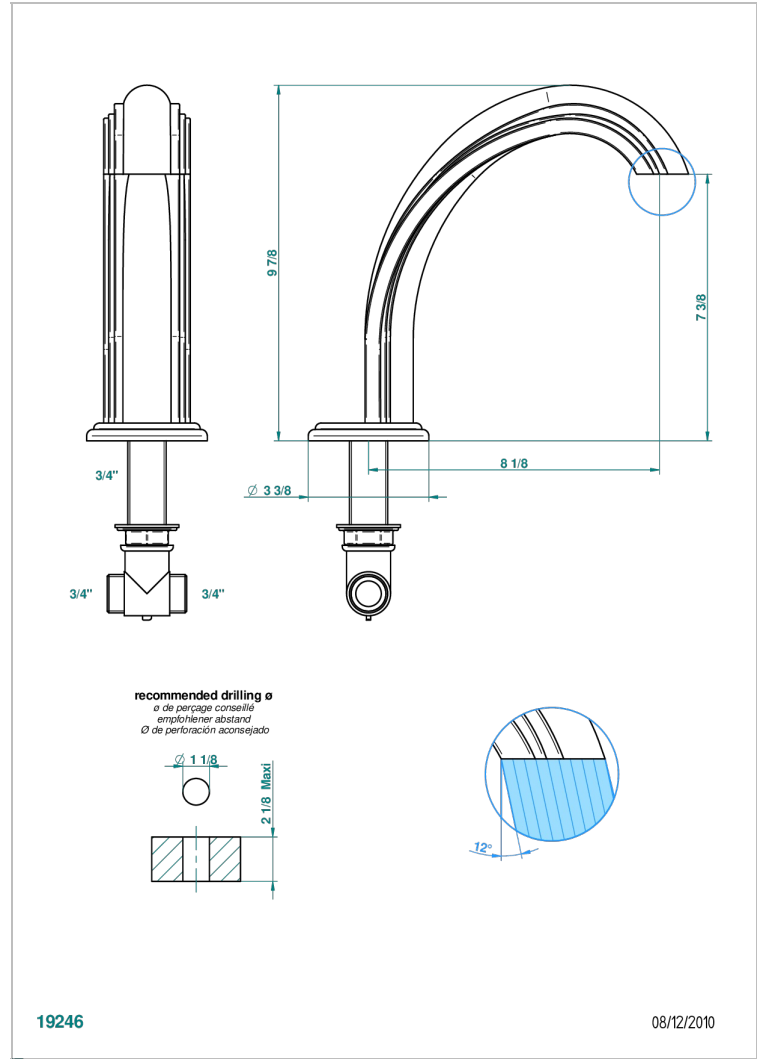

# SULLY MALACHITE

A1V-29SG

Bathtub spout

THG<sup>®</sup>  
PARIS

## CHARACTERISTIC

- Sully Malachite
- Bathtub spout