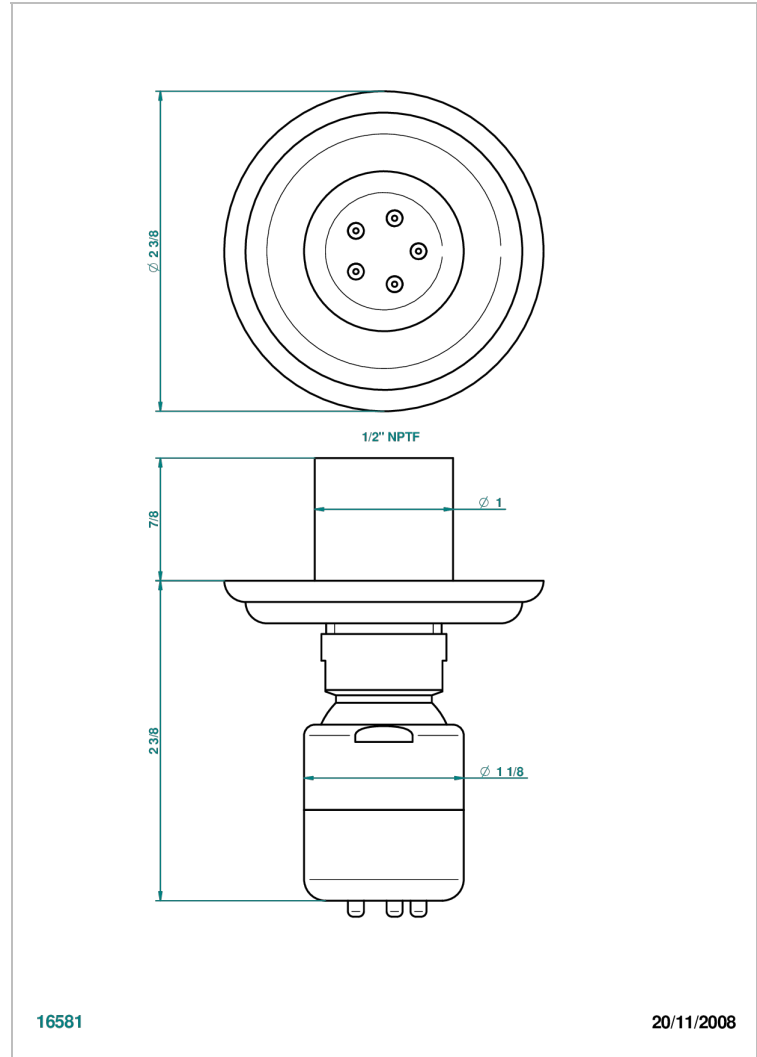

SULLY MALACHITE

A1V-290/BUS

Body spray 1/2" with Easyclean system

16581

20/11/2008

CHARACTERISTIC

- Sully Malachite
- Body spray 1/2" with Easyclean system

AVAILABLE FINITIONS