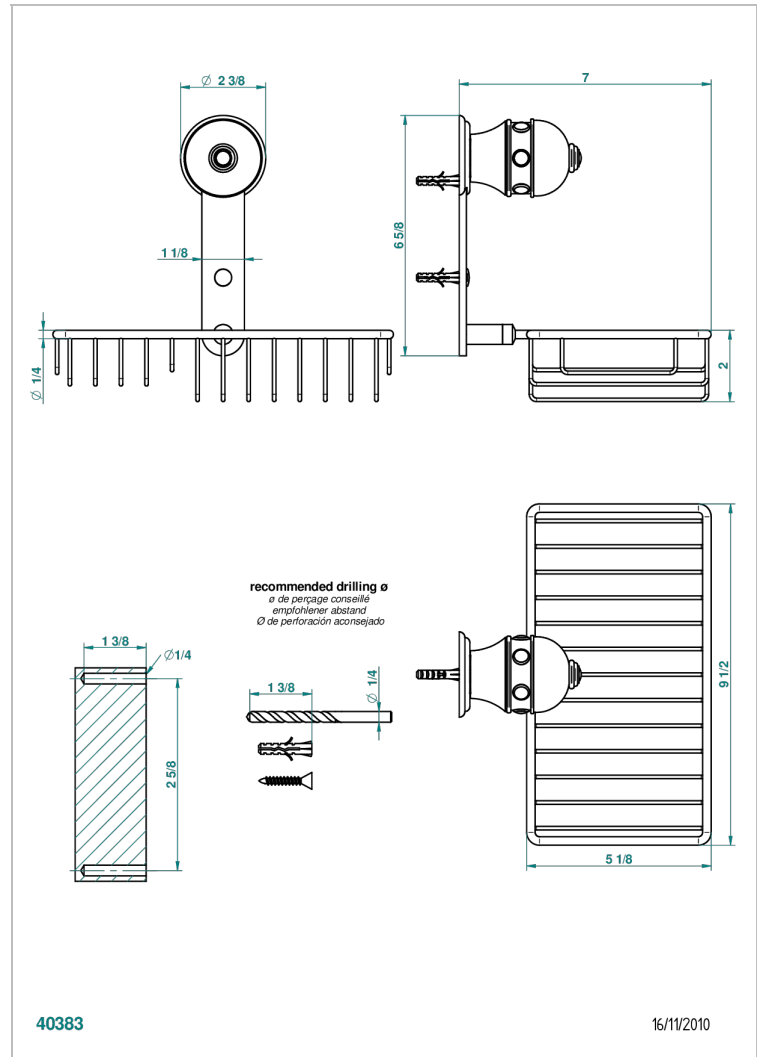

# SULLY MALACHITE

A1V-2620

Soap and sponge holder, wall mounted

## CHARACTERISTIC

- Sully Malachite
- Soap and sponge holder, wall mounted