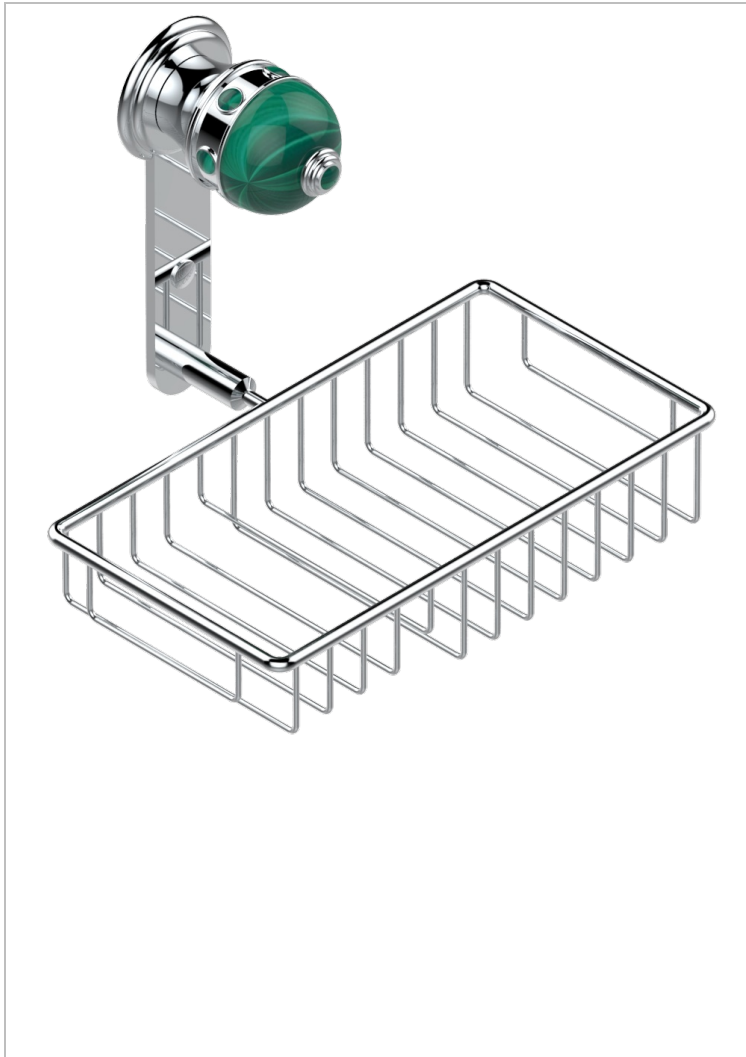

# SULLY MALACHITE

A1V-2620

Soap and sponge holder, wall mounted

## CHARACTERISTIC

- Sully Malachite
- Soap and sponge holder, wall mounted