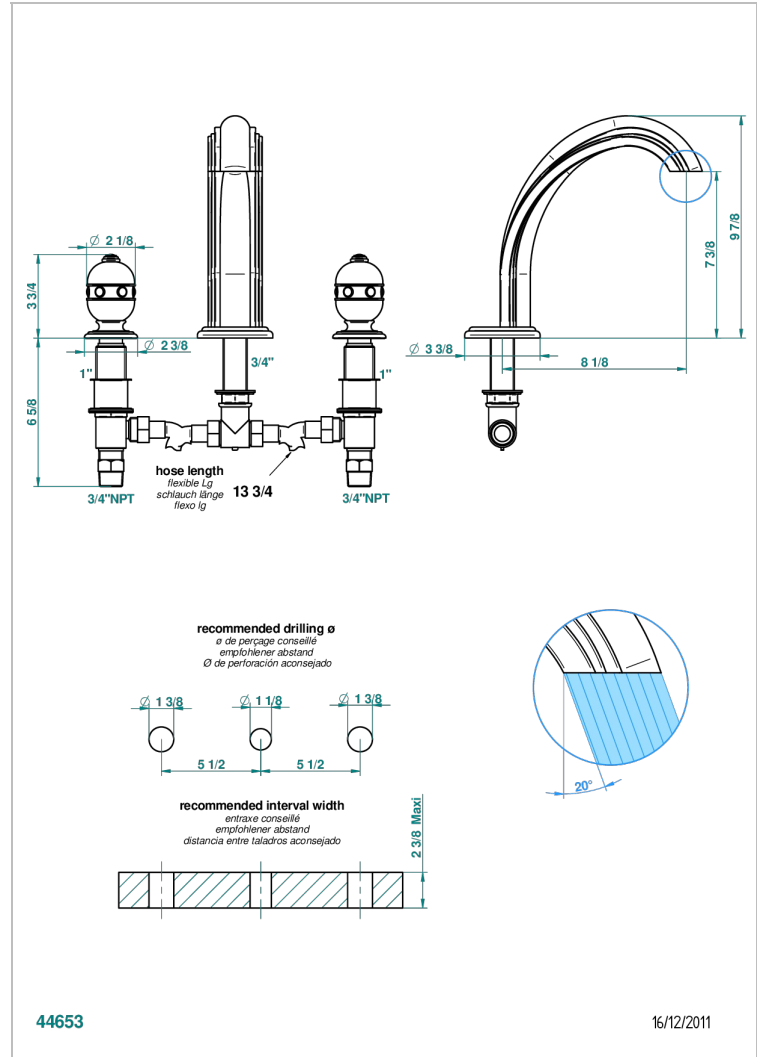

SULLY MALACHITE

A1V-25SGUS

Roman tub set with 3/4" valves

CHARACTERISTIC

- Sully Malachite
- Roman tub set with 3/4" valves

AVAILABLE FINITIONS

Black nickel - D24
Blush PVD - H62
Brass color PVD - H49
Brown bronze color PVD - F33
Chrome polished - A02
Chrome polished / gold polished - G02