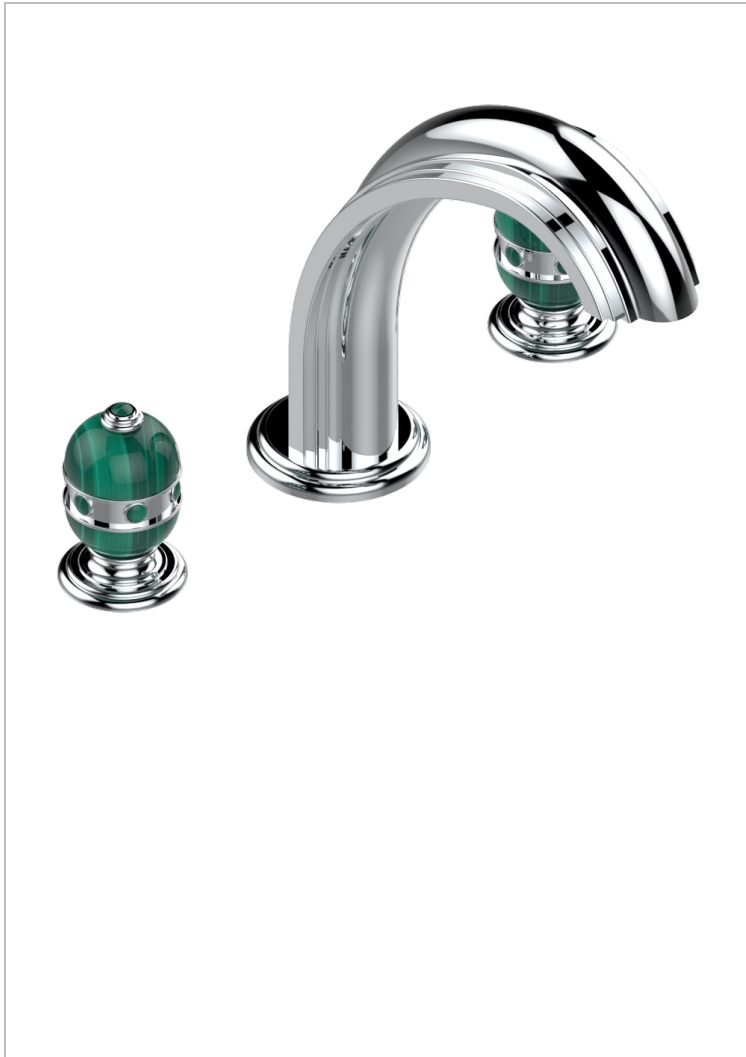

SULLY MALACHITE

A1V-25SGUS

Roman tub set with 3/4" valves

CHARACTERISTIC

- Sully Malachite
- Roman tub set with 3/4" valves

AVAILABLE FINITIONS

Black nickel - D24
Blush PVD - H62
Brass color PVD - H49
Brown bronze color PVD - F33
Chrome polished - A02
Chrome polished / gold polished - G02

Gold color PVD - H52
Gold mat - F07
Gold polished - F01
Gold satiney - F03
Graphite PVD - H64
Matt Umber PVD - H67

Matt blush PVD - H60
Matt brass color PVD - H50
Matt brown bronze color PVD - F34
Matt chrome (American satin) - C02
Matt gold color PVD - H53
Matt graphite PVD - H65

Matt nickel (American satin) - C01
Matt nickel color PVD - H56
Nickel antique / Sovereign - H28
Nickel color PVD - H55
Nickel polished - B01
Rose Gold - F27

Satin chrome - C03
Silver rhodium - F18
Soft gold - F30
Soft matt gold - F31
Soft satin gold - F32
Umber PVD - H66