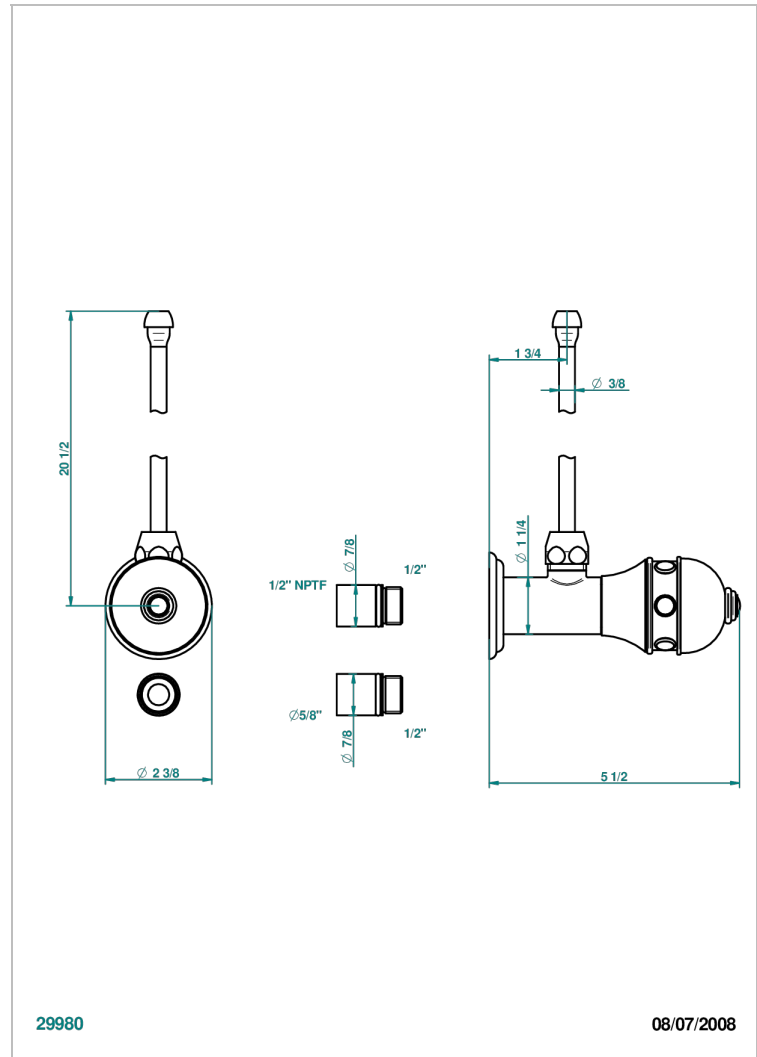

SULLY MALACHITE

A1V-181/SLA

Angle supply valve with 3/8" adaptor set

CHARACTERISTIC

- Sully Malachite
- Angle supply valve with 3/8" adaptor set

AVAILABLE FINITIONS

Black nickel - D24
Blush PVD - H62
Brass color PVD - H49
Brown bronze color PVD - F33
Chrome polished - A02
Chrome polished / gold polished - G02

Matt nickel (American satin) - C01
Matt nickel color PVD - H56
Nickel antique / Sovereign - H28
Nickel color PVD - H55
Nickel polished - B01
Rose Gold - F27

Satin chrome - C03
Silver rhodium - F18
Soft gold - F30
Soft matt gold - F31
Soft satin gold - F32
Umber PVD - H66