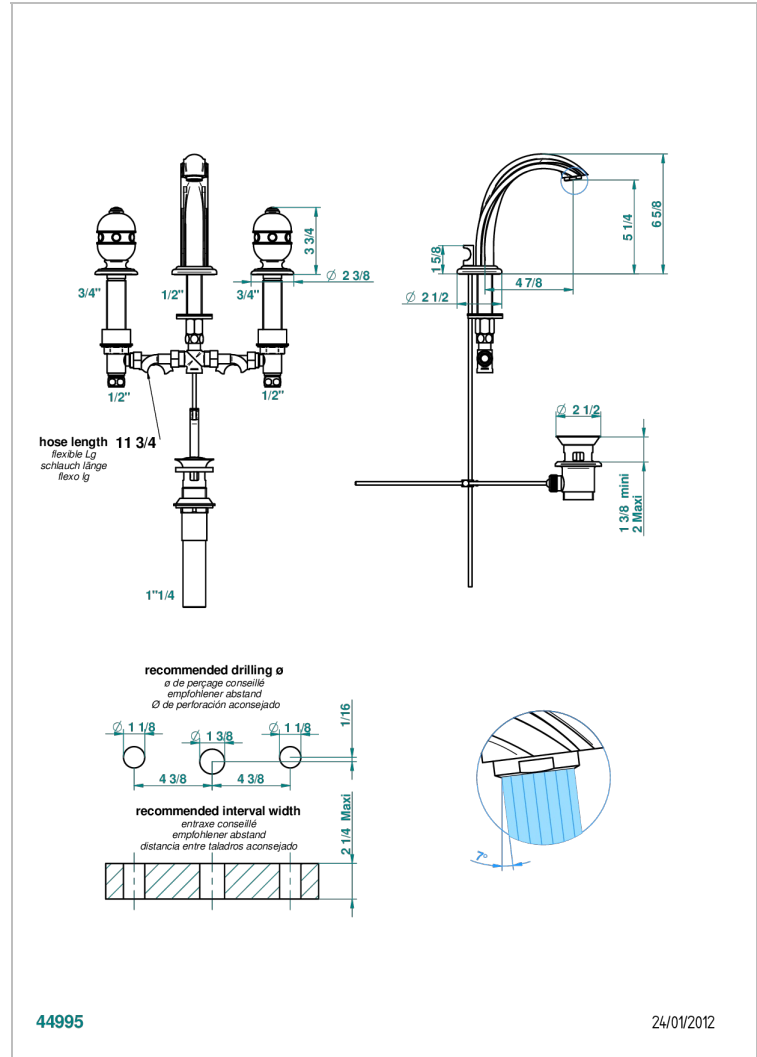

SULLY MALACHITE

A1V-151M/US

Widespread lavatory set with drain for 1 1/4" + countertop

CHARACTERISTIC

- Sully Malachite
- Widespread lavatory set with drain for 1 1/4" + countertop

TECHNICAL SPECS

- Recommandé : 3 bars (max. 5 bars) - Advised : 43,5 psi (max. 72 psi)
- 5,7 l/min à 3 bars (1.5 gpm at 43.5 psi)
- 1.2 gpm on demand in accordance with California's rules