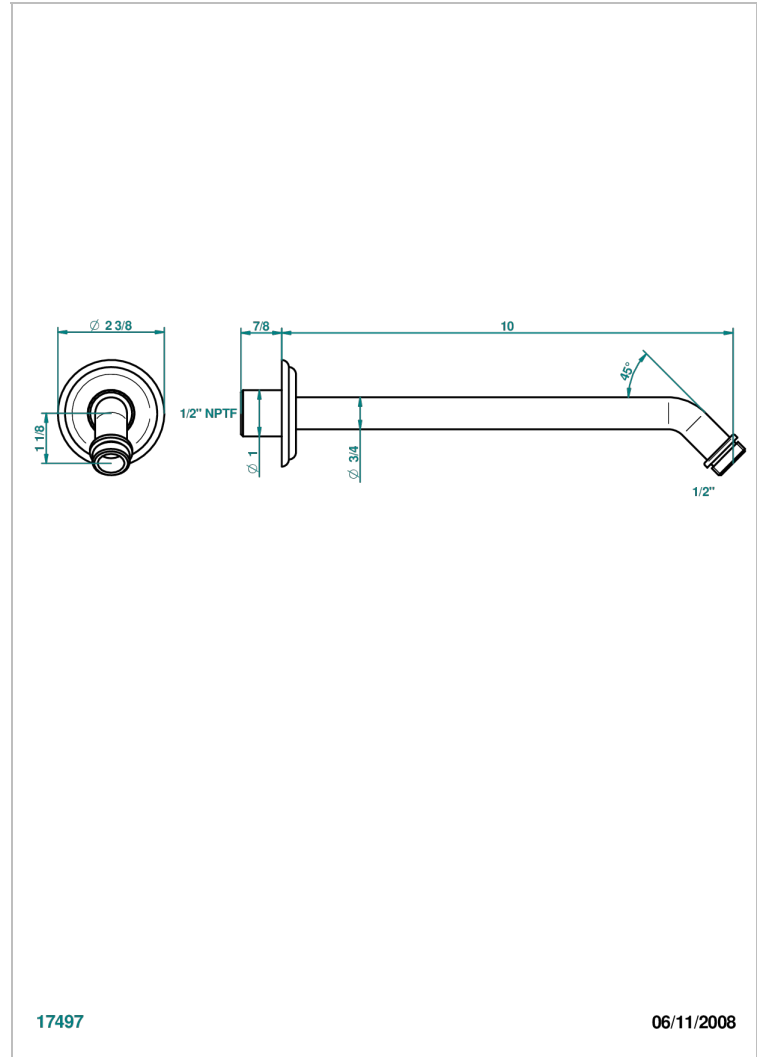

CHEVERNY RED JASPER

A1U-84/US

Horizontal shower arm, 45°, lg: 10"

THG[®]
PARIS

17497

06/11/2008

CHARACTERISTIC

- Cheverny red Jasper
- Horizontal shower arm, 45°, lg: 10"