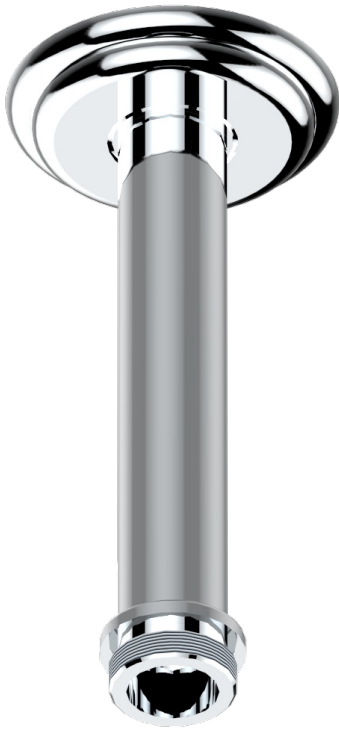

CHEVERNY RED JASPER

A1U-82V/US

Vertical shower arm ceiling mounted 1/2" connection

THG[®]
PARIS

17502

18/11/2008

CHARACTERISTIC

- Cheverny red Jasper
- Vertical shower arm ceiling mounted 1/2" connection

AVAILABLE FINITIONS

Black nickel - D24
Blush PVD - H62
Brass color PVD - H49
Brown bronze color PVD - F33
Chrome polished - A02
Chrome polished / gold polished - G02

Gold color PVD - H52
Gold mat - F07
Gold polished - F01
Gold satiney - F03
Graphite PVD - H64
Matt Umber PVD - H67

Matt blush PVD - H60
Matt brass color PVD - H50
Matt brown bronze color PVD - F34
Matt chrome (American satin) - C02
Matt gold color PVD - H53
Matt graphite PVD - H65

Matt nickel (American satin) - C01
Matt nickel color PVD - H56
Nickel antique / Sovereign - H28
Nickel color PVD - H55
Nickel polished - B01
Rose Gold - F27

Satin chrome - C03
Silver rhodium - F18
Soft gold - F30
Soft matt gold - F31
Soft satin gold - F32
Umber PVD - H66