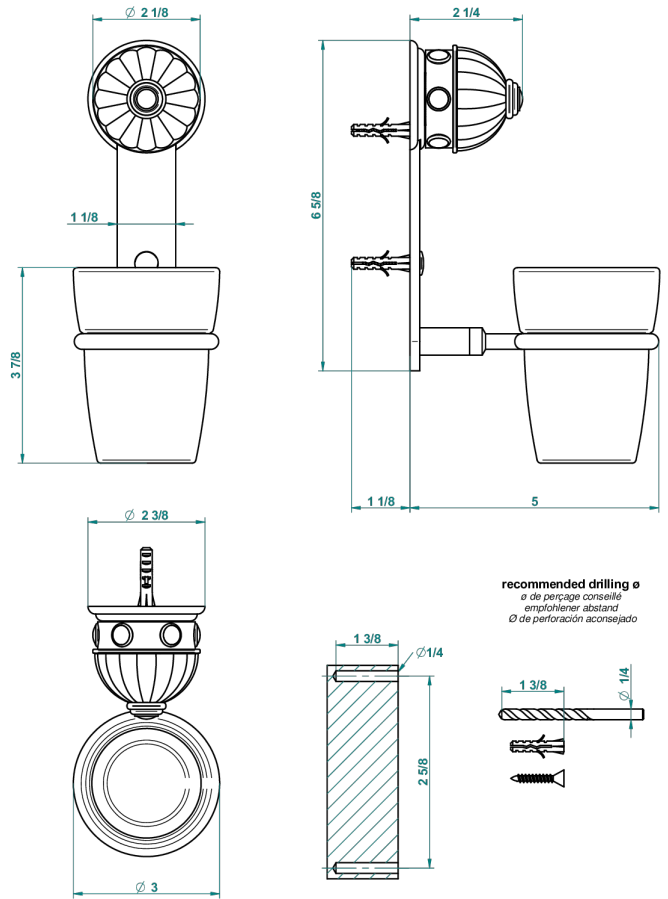

CHEVERNY RED JASPER

A1U-536

Tumbler holder, wall mounted

46509

21/12/2017

CHARACTERISTIC

- Cheverny red Jasper
- Tumbler holder, wall mounted

AVAILABLE FINITIONS

Black nickel - D24
Blush PVD - H62
Brass color PVD - H49
Brown bronze color PVD - F33
Chrome polished - A02
Chrome polished / gold polished - G02

Gold color PVD - H52
Gold mat - F07
Gold polished - F01
Gold satiney - F03
Graphite PVD - H64
Matt Umber PVD - H67

Matt blush PVD - H60
Matt brass color PVD - H50
Matt brown bronze color PVD - F34
Matt chrome (American satin) - C02
Matt gold color PVD - H53
Matt graphite PVD - H65

Matt nickel (American satin) - C01
Matt nickel color PVD - H56
Nickel antique / Sovereign - H28
Nickel color PVD - H55
Nickel polished - B01
Rose Gold - F27

Satin chrome - C03
Silver rhodium - F18
Soft gold - F30
Soft matt gold - F31
Soft satin gold - F32
Umber PVD - H66