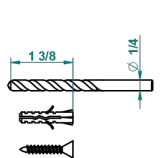

CHEVERNY RED JASPER

A1U-536

Tumbler holder, wall mounted

46509

21/12/2017

CHARACTERISTIC

- Cheverny red Jasper
- Tumbler holder, wall mounted

AVAILABLE FINITIONS

Black nickel - D24
Blush PVD - H62
Brass color PVD - H49
Brown bronze color PVD - F33
Chrome polished - A02
Chrome polished / gold polished - G02

Gold color PVD - H52
Gold mat - F07
Gold polished - F01
Gold satiney - F03
Graphite PVD - H64
Matt Umber PVD - H67

Matt blush PVD - H60
Matt brass color PVD - H50
Matt brown bronze color PVD - F34
Matt chrome (American satin) - C02
Matt gold color PVD - H53
Matt graphite PVD - H65

Matt nickel (American satin) - C01
Matt nickel color PVD - H56
Nickel antique / Sovereign - H28
Nickel color PVD - H55
Nickel polished - B01
Rose Gold - F27

Satin chrome - C03
Silver rhodium - F18
Soft gold - F30
Soft matt gold - F31
Soft satin gold - F32
Umber PVD - H66