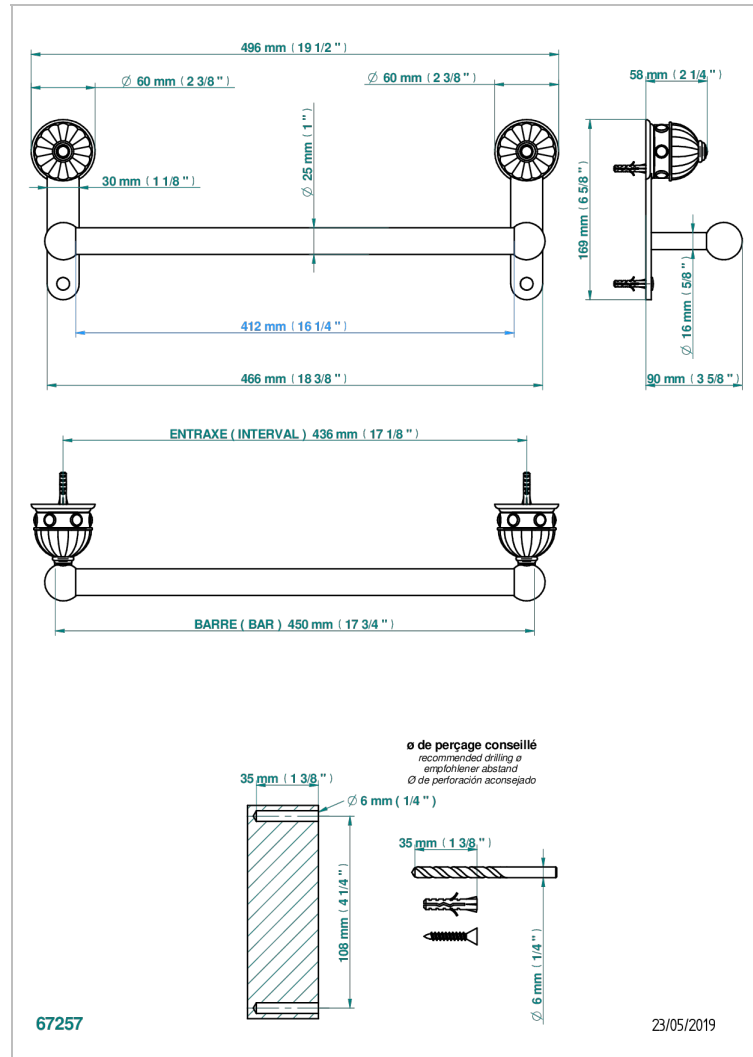

# CHEVERNY RED JASPER

A1U-526/45

Towel bar, 18" long

## CHARACTERISTIC

- Cheverny red Jasper
- Towel bar, 18" long