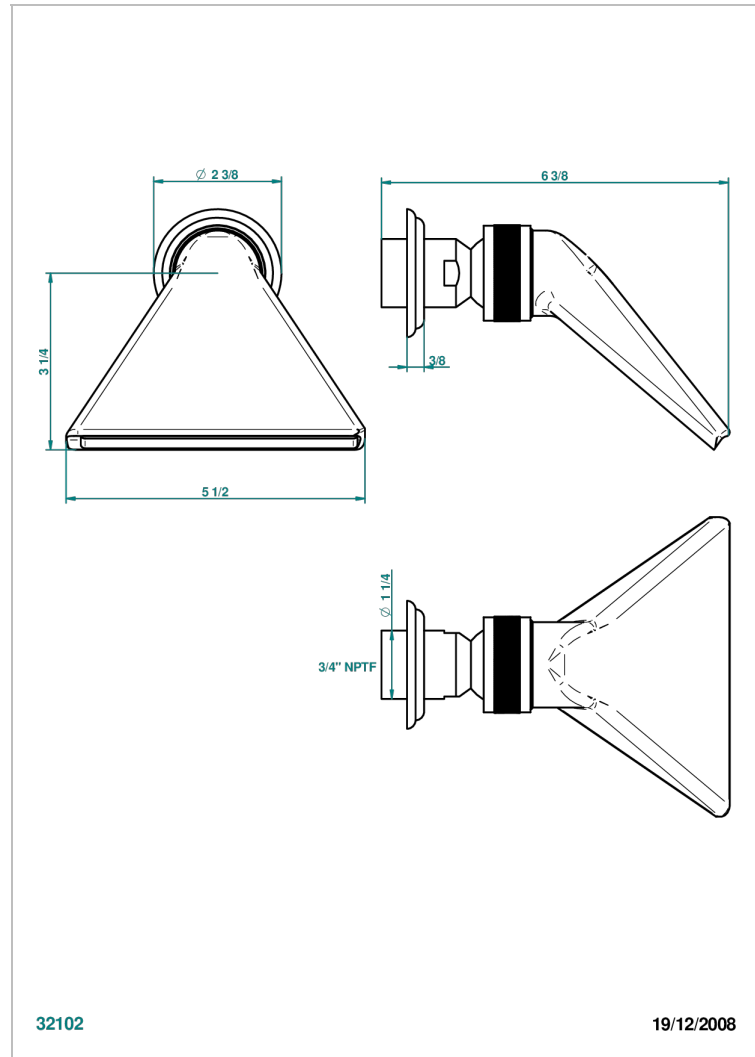

CHEVERNY RED JASPER

A1U-3640/US

Shower head, cast deluge with 3/4" connection

CHARACTERISTIC

- Cheverny red Jasper
- Shower head, cast deluge with 3/4" connection

AVAILABLE FINITIONS

Black nickel - D24
Blush PVD - H62
Brass color PVD - H49
Brown bronze color PVD - F33
Chrome polished - A02
Chrome polished / gold polished - G02