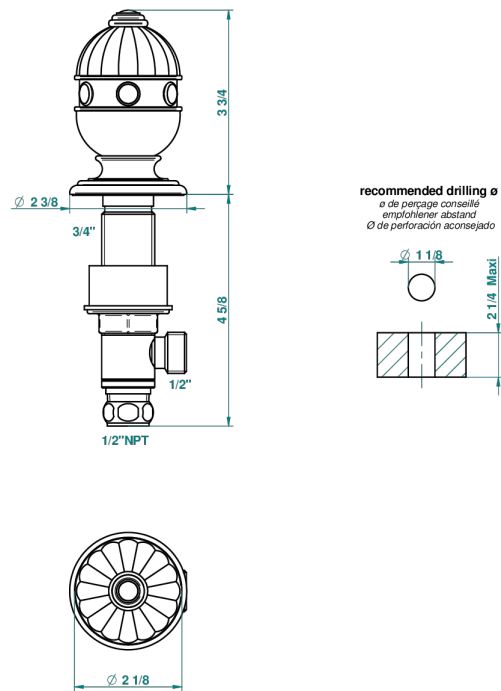

CHEVERNY RED JASPER

A1U-35/US

1/2" deck valve with trim for lavatory

44019

14/03/2012

CHARACTERISTIC

- Cheverny red Jasper
- 1/2" deck valve with trim for lavatory

AVAILABLE FINITIONS