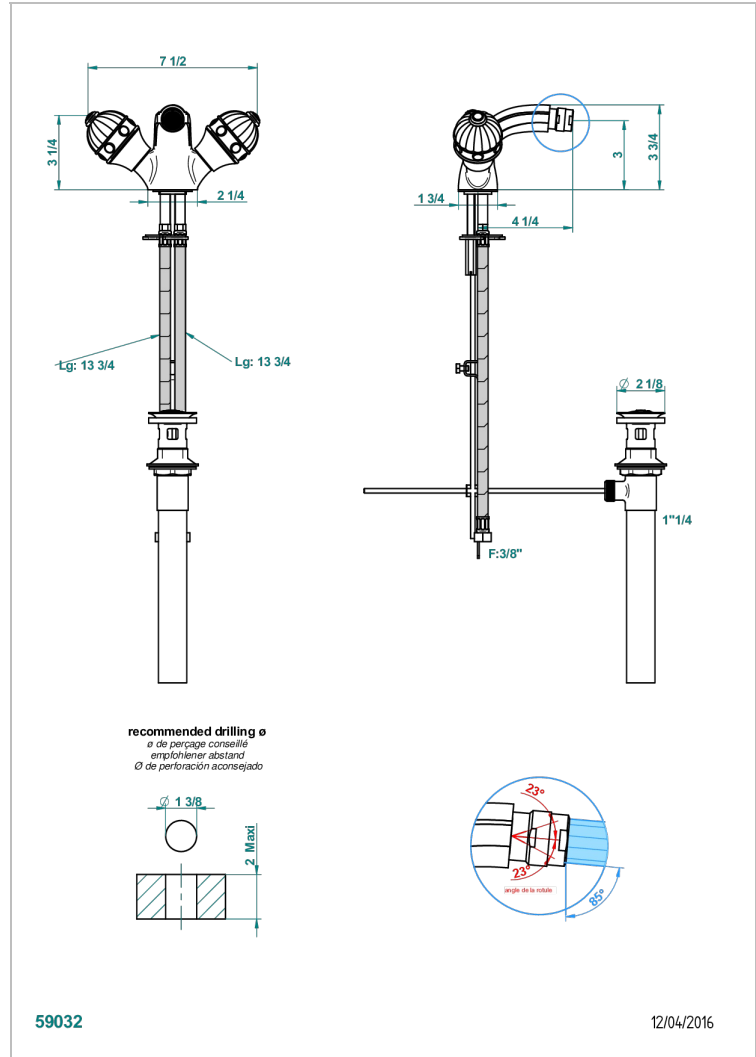

CHEVERNY RED JASPER

A1U-3202/US

Single hole bidet faucet with drain

CHARACTERISTIC

- ASME : ASME A112.18.1-2011/CSA B125.1-11

STANDARDS

AVAILABLE FINITIONS

Black nickel - D24