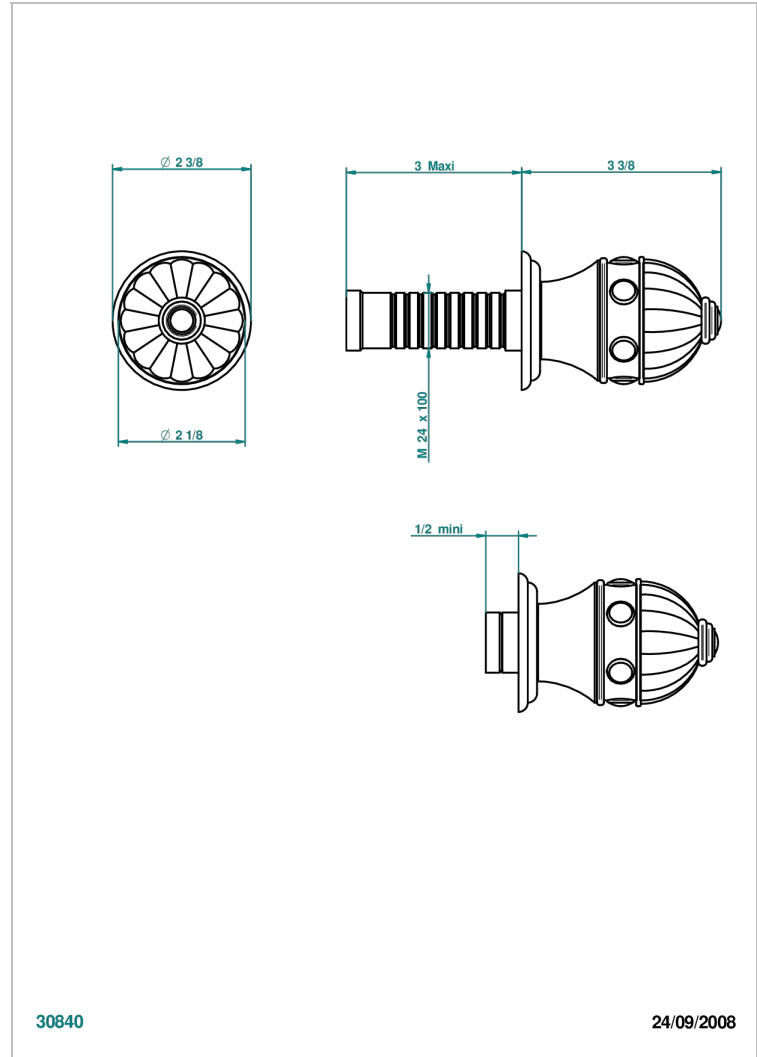

CHEVERNY RED JASPER

A1U-30B

Wall volume control 30 & 32 trim

THG[®]
PARIS

30840

24/09/2008

CHARACTERISTIC

- Cheverny red Jasper
- Wall volume control 30 & 32 trim

RELATED SKU'S

- Ref. G00-32CUSA 3/4" Volume control wall valve with ceramic cartridge
- Ref. G00-32HUSA 3/4" Volume control wall valve with ceramic cartridge counterclockwise
- Ref. G00-30CUSA 1/2" volume control wall valve with ceramic cartridge
- Ref. G00-30HUSA 1/2" Volume control wall valve with ceramic cartridge counterclockwise