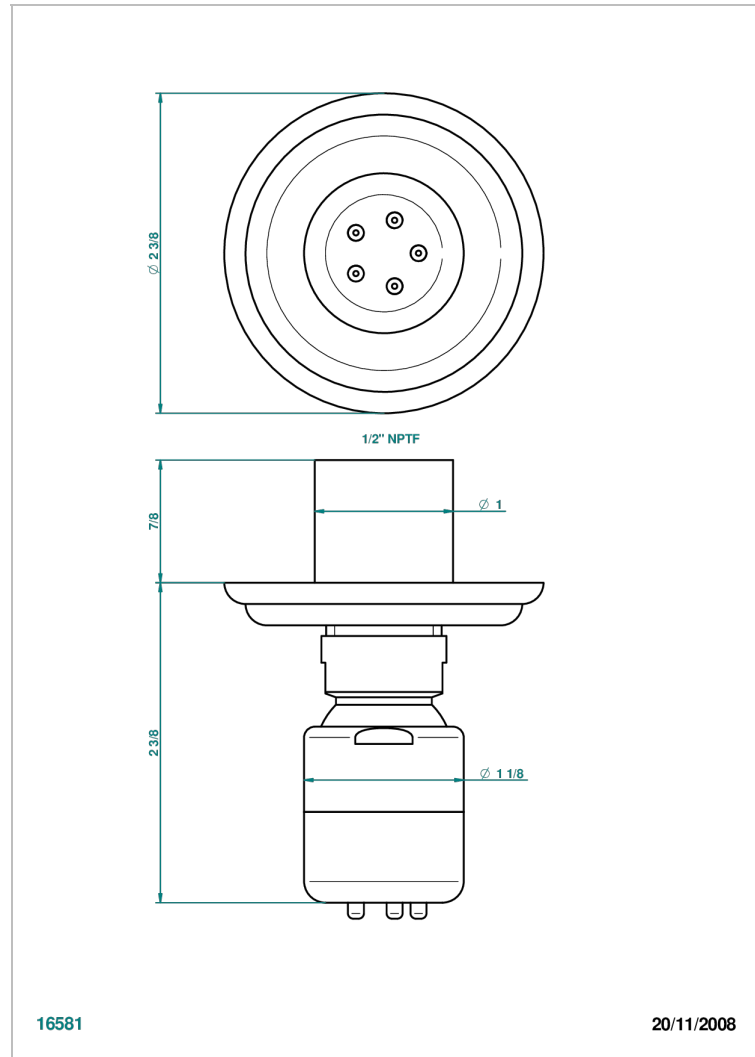

CHEVERNY RED JASPER

A1U-290/BUS

Body spray 1/2" with Easyclean system

CHARACTERISTIC

- Cheverny red Jasper
- Body spray 1/2" with Easyclean system

AVAILABLE FINITIONS

Black nickel - D24
Blush PVD - H62
Brass color PVD - H49
Brown bronze color PVD - F33
Chrome polished - A02
Chrome polished / gold polished - G02