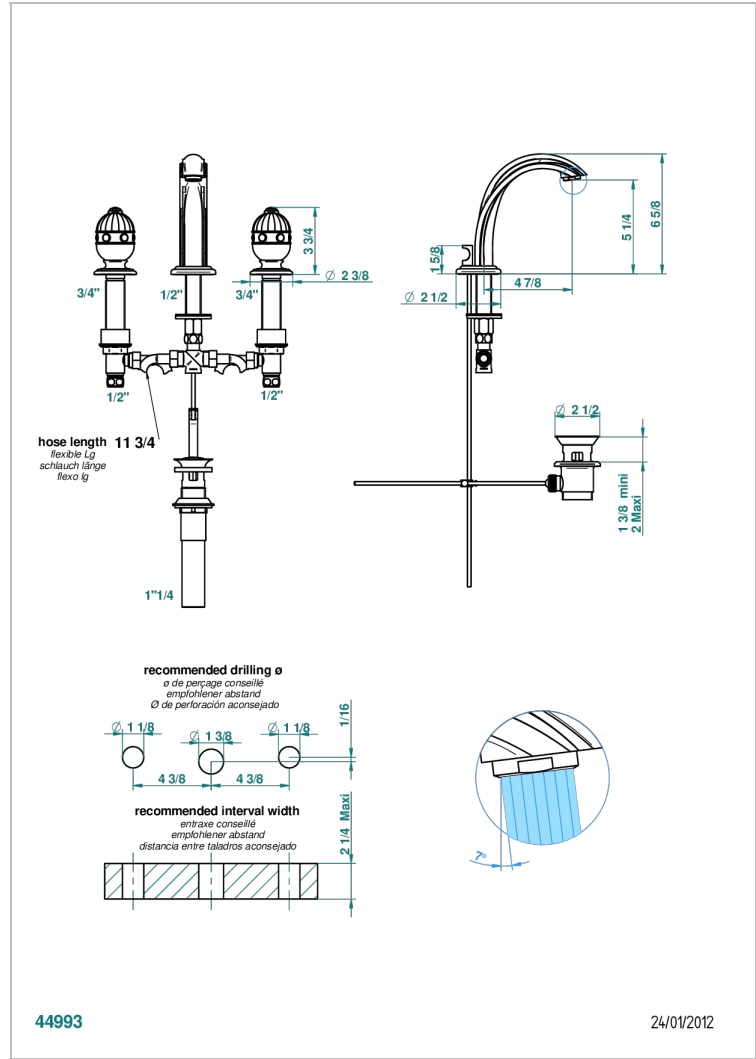

CHEVERNY RED JASPER

A1U-151M/US

Widespread lavatory set with drain for 1 1/4" + countertop

CHARACTERISTIC

- Cheverny red Jasper
- Widespread lavatory set with drain for 1 1/4" + countertop

TECHNICAL SPECS

- Recommandé : 3 bars (max. 5 bars) - Advised : 43,5 psi (max. 72 psi)
- 5,7 l/min à 3 bars (1.5 gpm at 43.5 psi)
- 1.2 gpm on demand in accordance with California's rules