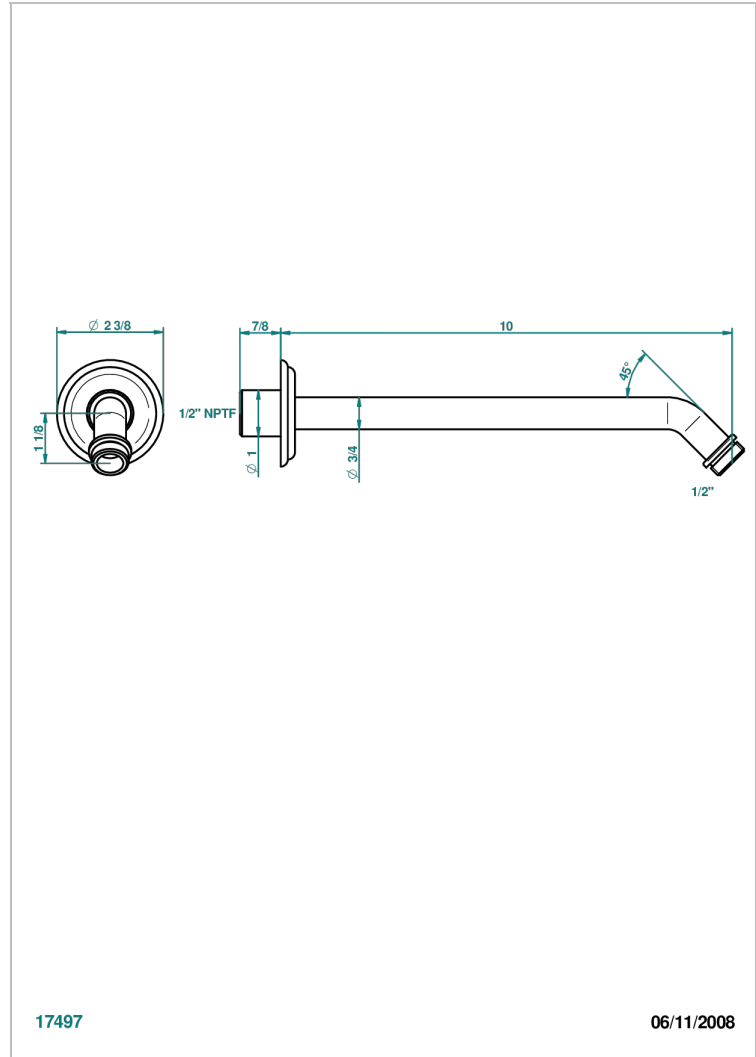

CHEVERNY LAPIS LAZULI

A1T-84/US

Horizontal shower arm, 45°, lg: 10"

CHARACTERISTIC

- Cheverny Lapis Lazuli
- Horizontal shower arm, 45°, lg: 10"

AVAILABLE FINITIONS

Black nickel - D24
Blush PVD - H62
Brass color PVD - H49
Brown bronze color PVD - F33
Chrome polished - A02
Chrome polished / gold polished - G02