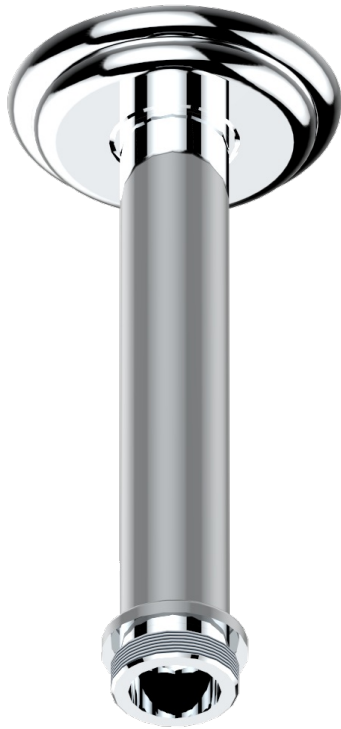

CHEVERNY LAPIS LAZULI

A1T-82V/US

Vertical shower arm ceiling mounted 1/2" connection

THG[®]
PARIS

17502

18/11/2008

CHARACTERISTIC

- Cheverny Lapis Lazuli
- Vertical shower arm ceiling mounted 1/2" connection

AVAILABLE FINITIONS

Black nickel - D24

Blush PVD - H62

Brass color PVD - H49

Brown bronze color PVD - F33

Chrome polished - A02

Chrome polished / gold polished - G02

Gold color PVD - H52

Gold mat - F07

Gold polished - F01

Gold satiney - F03

Graphite PVD - H64

Matt Umber PVD - H67

Matt blush PVD - H60

Matt brass color PVD - H50

Matt brown bronze color PVD - F34

Matt chrome (American satin) - C02

Matt gold color PVD - H53

Matt graphite PVD - H65

Matt nickel (American satin) - C01

Matt nickel color PVD - H56

Nickel antique / Sovereign - H28

Nickel color PVD - H55

Nickel polished - B01