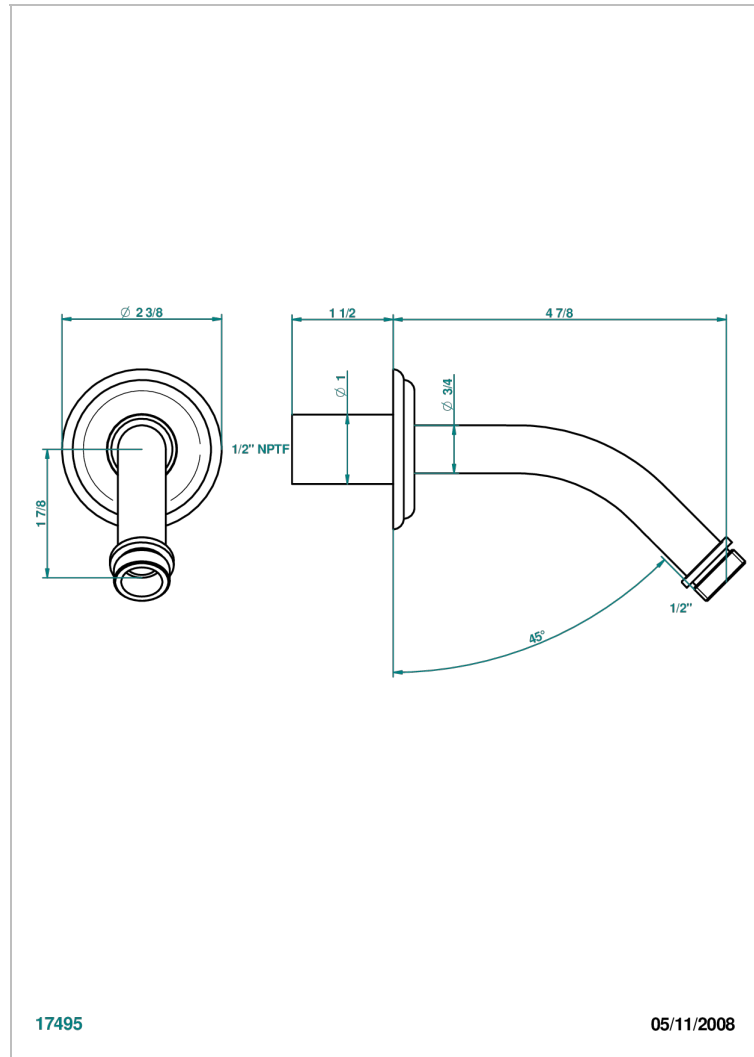

# CHEVERNY LAPIS LAZULI

A1T-82/US

Horizontal shower arm, 45°, lg: 4" 3/4

THG<sup>®</sup>  
PARIS

17495

05/11/2008

## CHARACTERISTIC

- Cheverny Lapis Lazuli
- Horizontal shower arm, 45°, lg: 4" 3/4