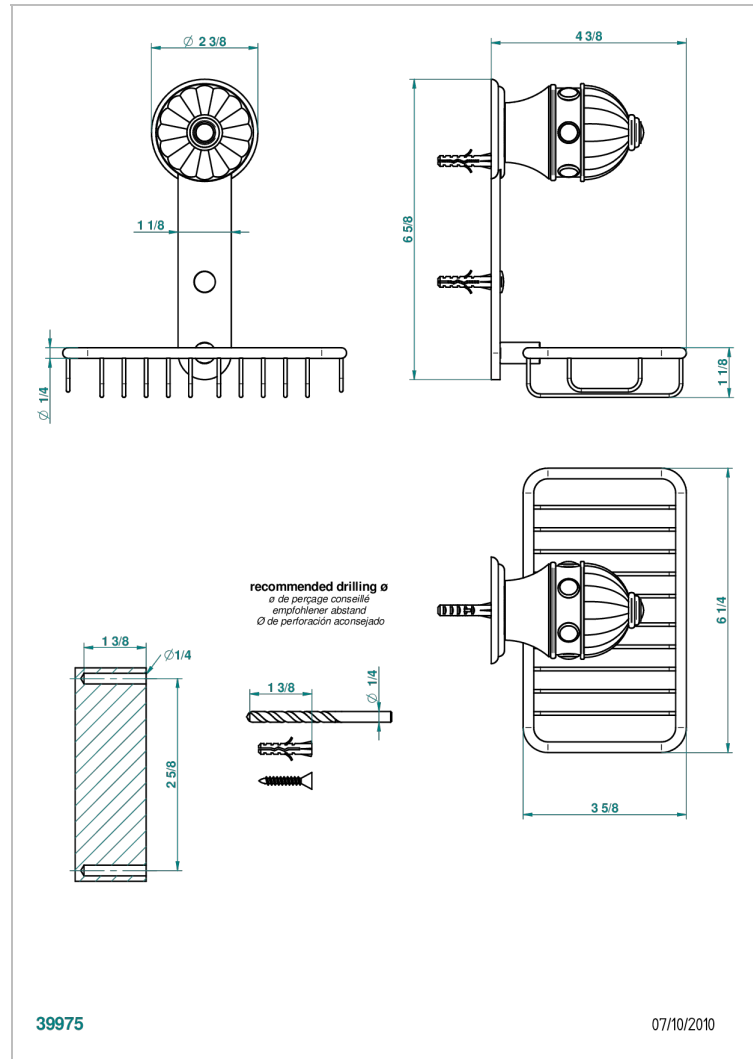

CHEVERNY LAPIS LAZULI

A1T-620

Soap basket, wall mounted 6"1/4 x 3"5/8

CHARACTERISTIC

- Cheverny Lapis Lazuli
- Soap basket, wall mounted 6"1/4 x 3"5/8

AVAILABLE FINITIONS

Black nickel - D24
 Blush PVD - H62
 Brass color PVD - H49
 Brown bronze color PVD - F33
 Chrome polished - A02
 Chrome polished / gold polished - G02