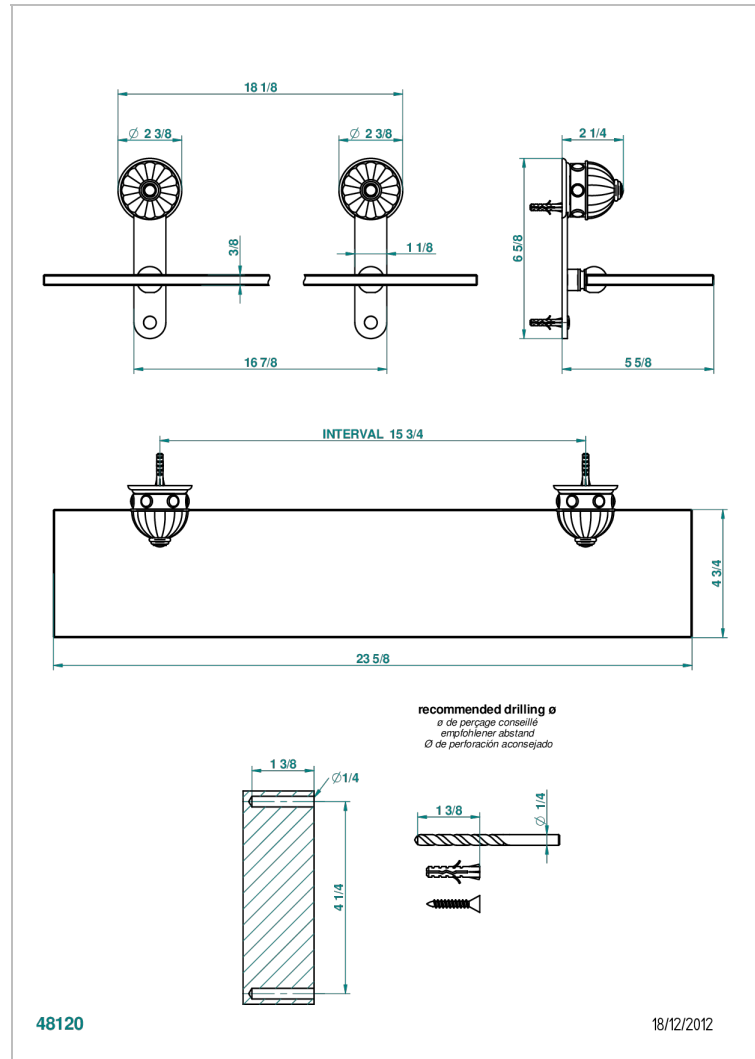

CHEVERNY LAPIS LAZULI

A1T-564

Glass shelf with brackets

CHARACTERISTIC

- Cheverny Lapis Lazuli
- Glass shelf with brackets

AVAILABLE FINITIONS

Black nickel - D24
Blush PVD - H62
Brass color PVD - H49
Brown bronze color PVD - F33
Chrome polished - A02
Chrome polished / gold polished - G02