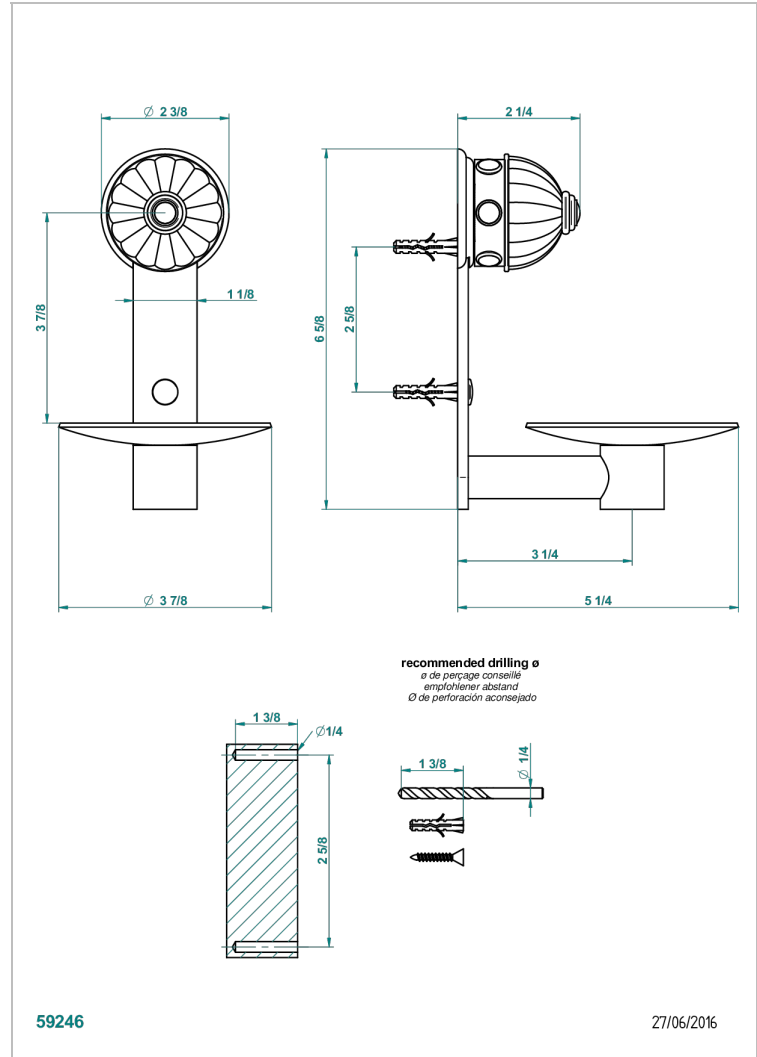

CHEVERNY LAPIS LAZULI

A1T-546

Soap dish, wall mounted, 4" diameter

CHARACTERISTIC

- Cheverny Lapis Lazuli
- Soap dish, wall mounted, 4" diameter

AVAILABLE FINITIONS

Black nickel - D24
Blush PVD - H62
Brass color PVD - H49
Brown bronze color PVD - F33
Chrome polished - A02
Chrome polished / gold polished - G02