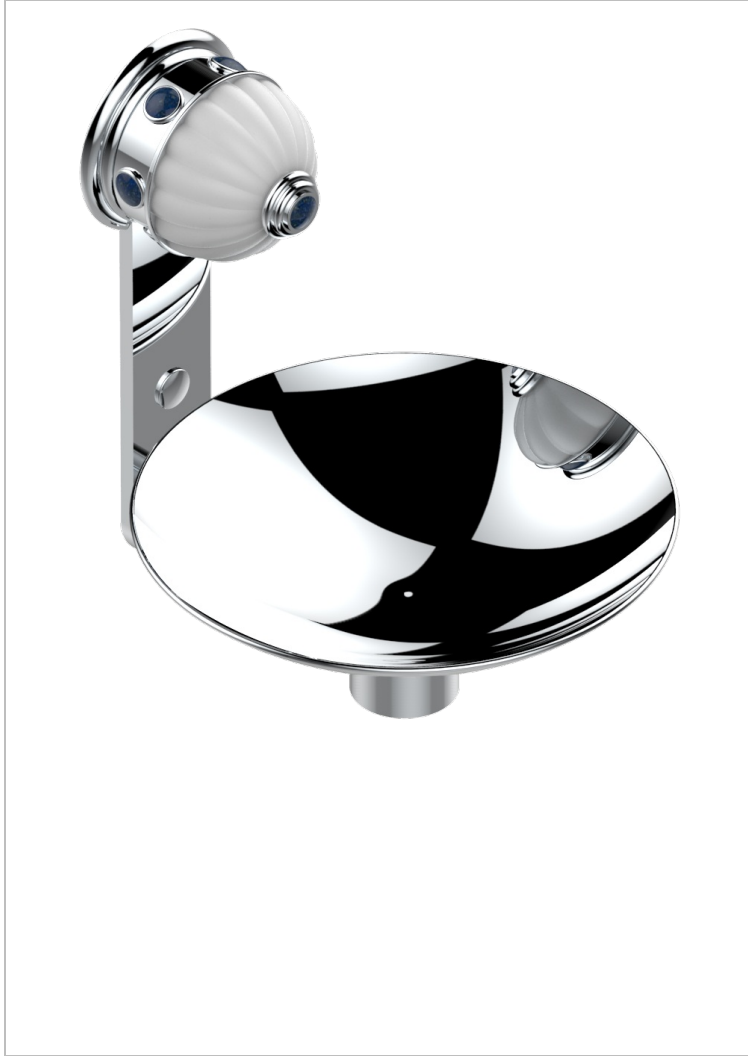

CHEVERNY LAPIS LAZULI

A1T-546GM

Soap dish, wall mounted, 6" diameter

CHARACTERISTIC

- Cheverny Lapis Lazuli
- Soap dish, wall mounted, 6" diameter

AVAILABLE FINITIONS

Black nickel - D24
Blush PVD - H62
Brass color PVD - H49
Brown bronze color PVD - F33
Chrome polished - A02
Chrome polished / gold polished - G02

Gold color PVD - H52
Gold mat - F07
Gold polished - F01
Gold satiney - F03
Graphite PVD - H64
Matt Umber PVD - H67

Matt blush PVD - H60
Matt brass color PVD - H50
Matt brown bronze color PVD - F34
Matt chrome (American satin) - C02
Matt gold color PVD - H53
Matt graphite PVD - H65

Matt nickel (American satin) - C01
Matt nickel color PVD - H56
Nickel antique / Sovereign - H28
Nickel color PVD - H55
Nickel polished - B01
Rose Gold - F27

Satin chrome - C03
Silver rhodium - F18
Soft gold - F30
Soft matt gold - F31
Soft satin gold - F32
Umber PVD - H66