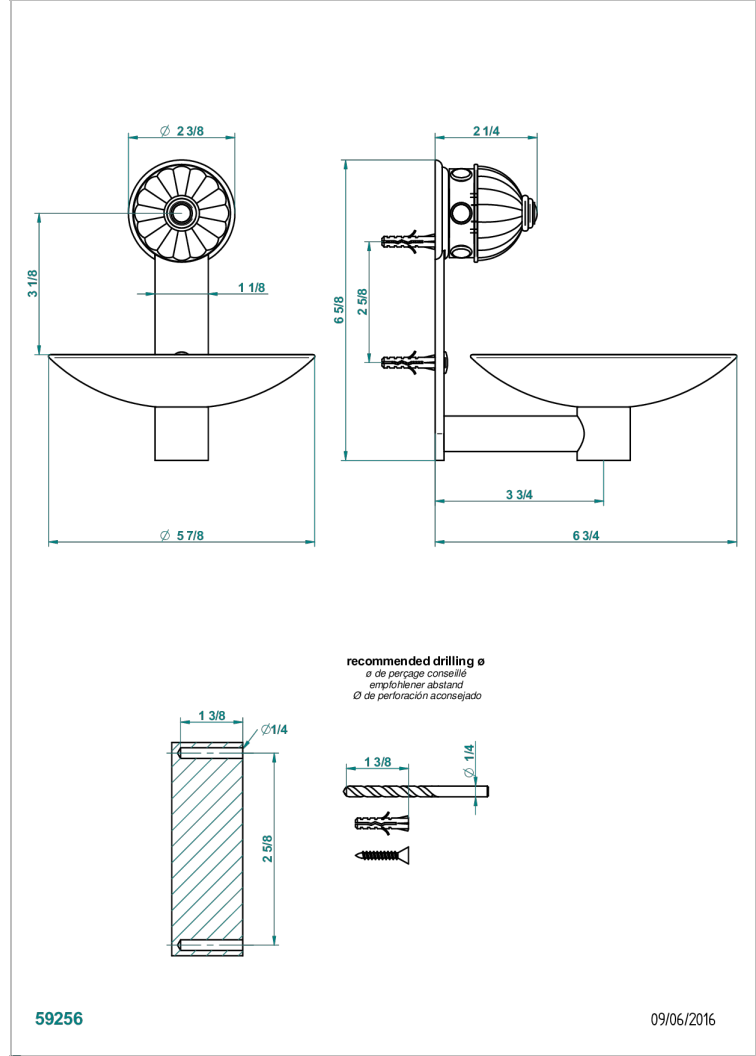

CHEVERNY LAPIS LAZULI

A1T-546GM

Soap dish, wall mounted, 6" diameter

CHARACTERISTIC

- Cheverny Lapis Lazuli
- Soap dish, wall mounted, 6" diameter

AVAILABLE FINITIONS

Black nickel - D24
Blush PVD - H62
Brass color PVD - H49
Brown bronze color PVD - F33
Chrome polished - A02
Chrome polished / gold polished - G02