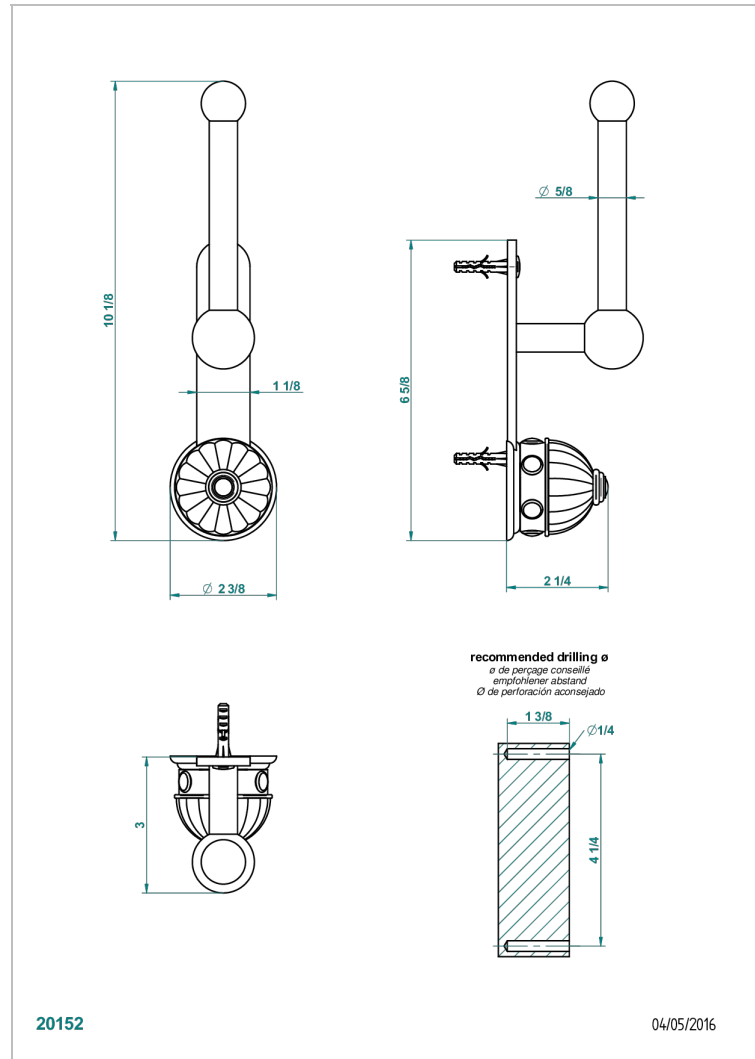

CHEVERNY LAPIS LAZULI

A1T-542

Reserve toilet paper holder

CHARACTERISTIC

- Cheverny Lapis Lazuli
- Reserve toilet paper holder

AVAILABLE FINITIONS

Black nickel - D24

Blush PVD - H62