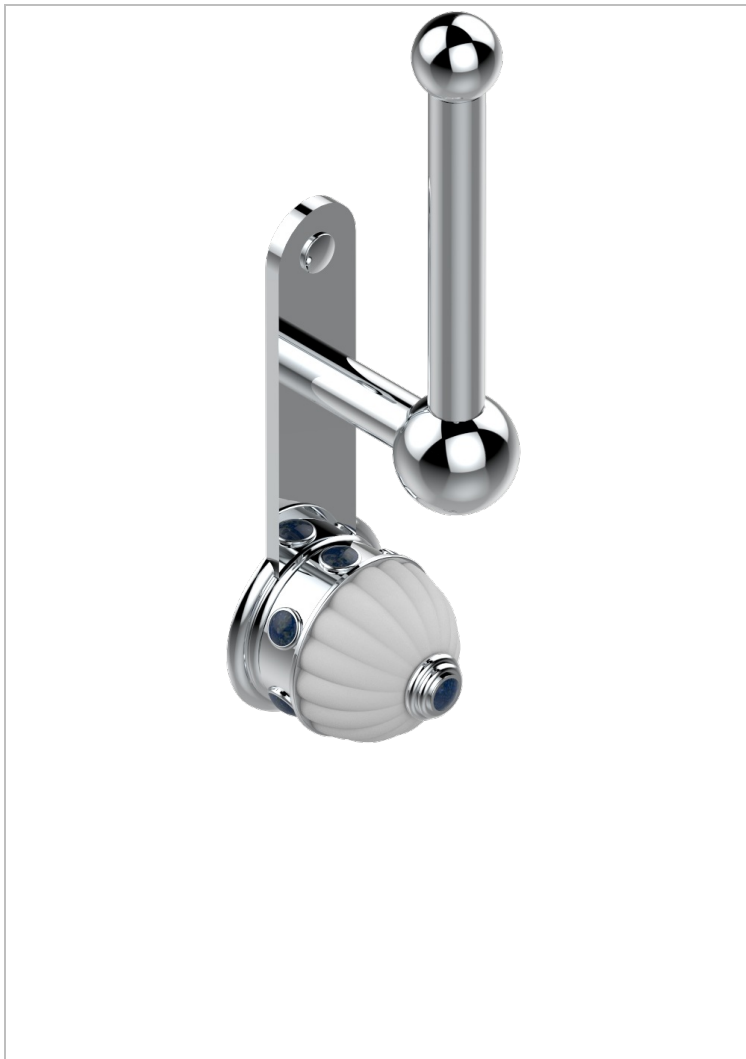

CHEVERNY LAPIS LAZULI

A1T-542

Reserve toilet paper holder

CHARACTERISTIC

- Cheverny Lapis Lazuli
- Reserve toilet paper holder

AVAILABLE FINITIONS

Black nickel - D24

Blush PVD - H62

Brass color PVD - H49

Brown bronze color PVD - F33

Chrome polished - A02

Chrome polished / gold polished - G02

Gold color PVD - H52

Gold mat - F07

Gold polished - F01

Gold satiney - F03

Matt nickel (American satin) - C01

Matt nickel color PVD - H56

Nickel antique / Sovereign - H28

Nickel color PVD - H55

Nickel polished - B01

Rose Gold - F27

Satin chrome - C03

Silver rhodium - F18