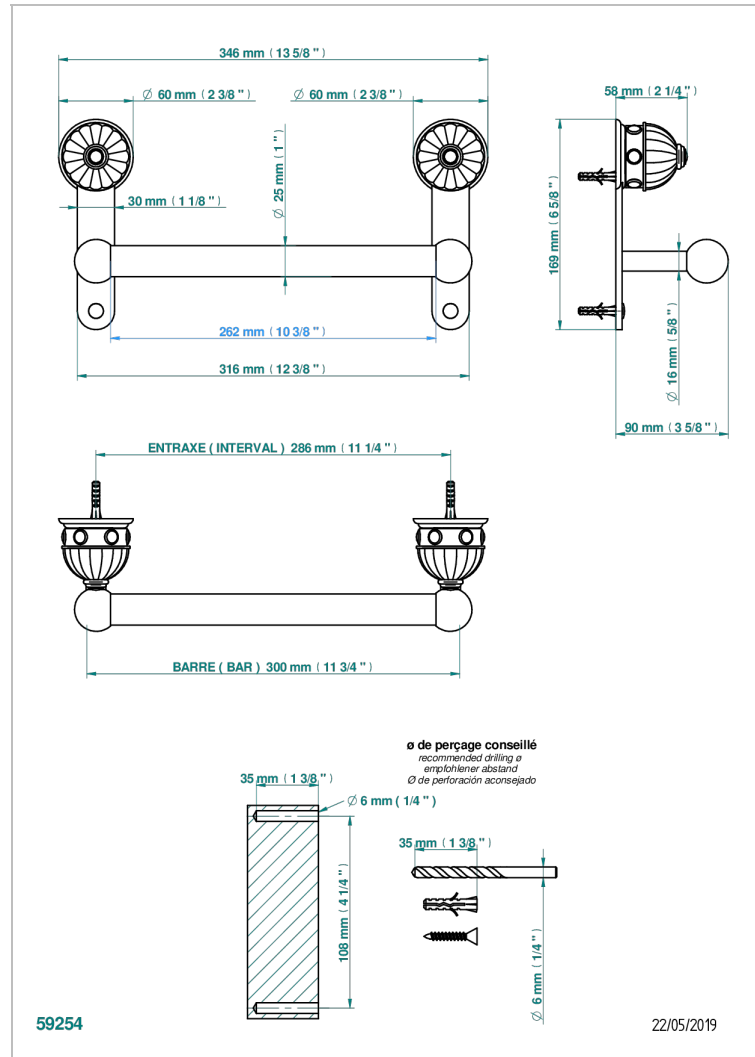

CHEVERNY LAPIS LAZULI

A1T-527

Towel bar, 1" dia, 11 3/4" long

CHARACTERISTIC

- Cheverny Lapis Lazuli
- Towel bar, 1" dia, 11 3/4" long

AVAILABLE FINITIONS

Black nickel - D24

Blush PVD - H62