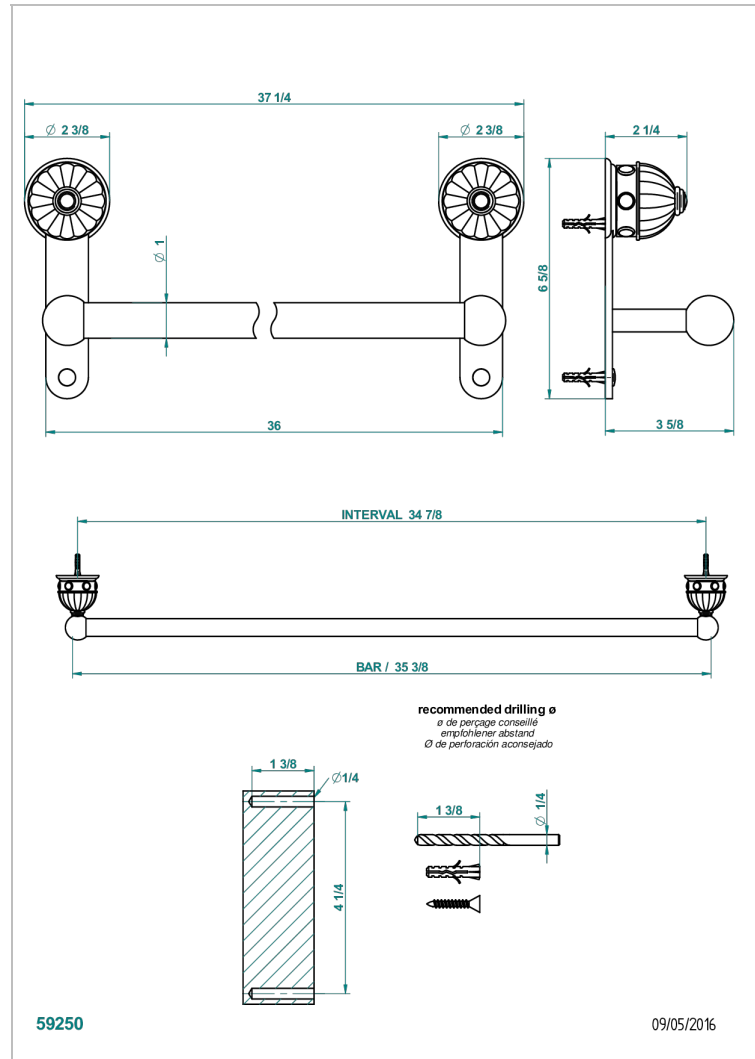

# CHEVERNY LAPIS LAZULI

A1T-526

Towel bar, 35 1/2" long

## CHARACTERISTIC

- Cheverny Lapis Lazuli
- Towel bar, 35 1/2" long