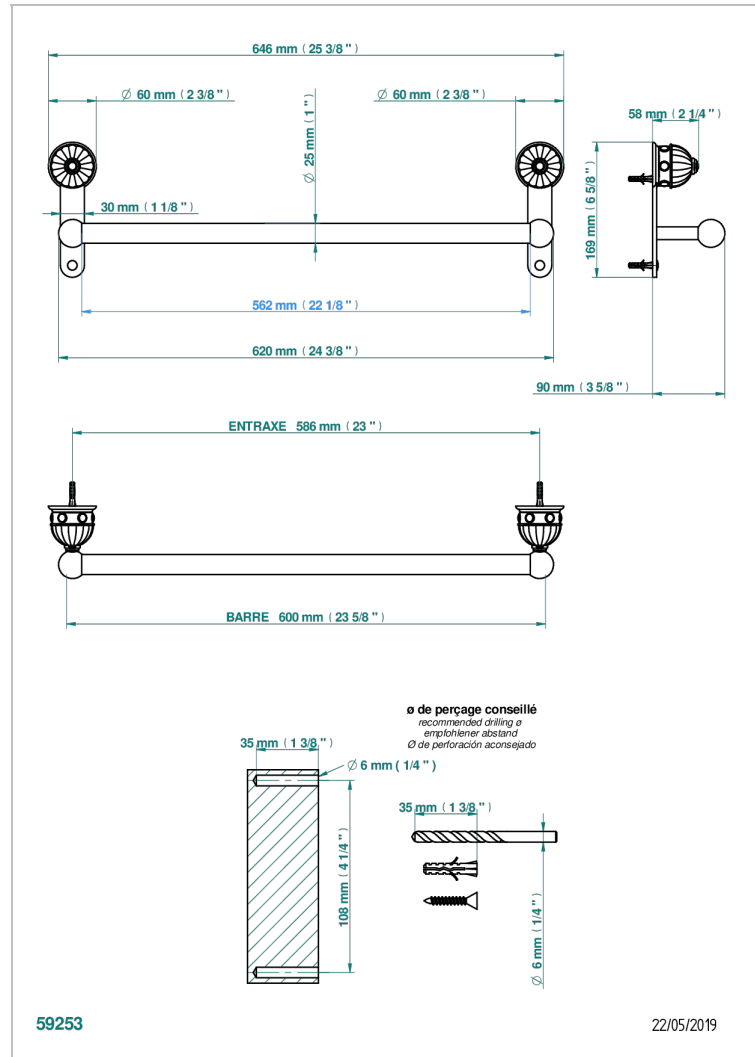

# CHEVERNY LAPIS LAZULI

A1T-526/60

Towel bar, 24" long

## CHARACTERISTIC

- Cheverny Lapis Lazuli
- Towel bar, 24" long